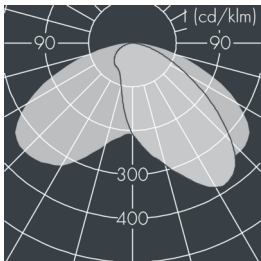

Superlight

8 829 746 059

18 × 1,7 W, 1547 lm, 3000 K warm white, asymmetrical 57° / 138°

Customized solutions and modifications are possible: Special RAL, DB or NCS colours as polyester powder coat, luminaires in 2700 K and other colour temperatures and versions for high ambient temperature.

Specification text

housing made of corrosion-resistant die-cast aluminum AlSi12, polyester powder coated by high-quality and UV-stabilized coating process, Colour: black RAL 7021, all exterior parts are stainless steel, tempered safety glass, anti-reflective coating from 1 side, with prismatic glass for diffuse and uniform light distribution, silicon gasket, with 4 stainless steel screws, wall box: 2 drilled holes Ø 8.5 mm, spacing 70 mm, cable gland: "recessed or surface mounted cable, cable entry up to Ø 10 mm, connecting terminal: 3 pole, highly efficient optics made of transparent thermoplastic for precise lighting tasks, integral driver (AC/DC), CRI > 70, max 2 SDCM, service life L90/B10 > 50.000 h, Beam angle (FWHM): 57° / 138°, luminous flux: 1547 lm, wattage: 31 W, delivered lumens 50 lm/W, protection type IP65, protection class I, impact resistance IK08, windage area 0,08 m², dimensions (L×H×W): 305 × 75 × 172 mm, weight 2,08 kg

Specification

Wattage	31 W	Beam angle (FWHM)	57° / 138°
Delivered lumens	50 lm/W	Housing colour	black RAL 7021
Light source	LED 3000 K	Power supply cable	Ø 7 – 10 mm
Color Rendering Index	CRI > 70	Protection type	IP65
Colour tolerance	max 2 SDCM	Protection class	I
Lifetime ta 25° C	L90/B10 > 50.000 h	Impact resistance	IK08
Control gear	on / off	Windage area	0,08m ²
Input voltage AC	110 – 280 V	Dimensions	305 × 75 × 172 mm
Input voltage DC	190 – 255 V	Weight	2,08 kg
Voltage protection	4 kV L/N 5 kV L/PE	Max. ambient temperature ta	35°