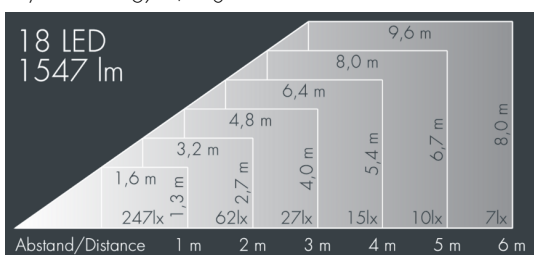

Superlight

8 829 746 059

18 × 1,7 W, 1547 lm, 3000 K warm white, asymmetrical 57° / 138°

Customized solutions and modifications are possible: Special RAL, DB or NCS colours as polyester powder coat, luminaires in 2700 K and other colour temperatures and versions for high ambient temperature.

Specification text

housing made of corrosion-resistant die-cast aluminum AlSi12, polyester powder coated by high-quality and UV-stabilized coating process, Colour: black RAL 7021, all exterior parts are stainless steel, tempered safety glass, anti-reflective coating from 1 side, with prismatic glass for diffuse and uniform light distribution, silicon gasket, with 4 stainless steel screws, wall box: 2 drilled holes Ø 8.5 mm, spacing 70 mm, cable gland: "recessed or surface mounted cable, cable entry up to Ø 10 mm, connecting terminal: 3 pole, highly efficient optics made of transparent thermoplastic for precise lighting tasks, integral driver (AC/DC), CRI > 70, max 2 SDCM, service life L90/B10 > 50.000 h, Beam angle (FWHM): 57° / 138°, luminous flux: 1547 lm, wattage: 31 W, delivered lumens 50 lm/W, protection type IP65, protection class I, impact resistance IK08, windage area 0,08 m², dimensions (L×H×W): 305 × 75 × 172 mm, weight 2,08 kg

Specification

Wattage	31 W	Beam angle (FWHM)	57° / 138°
Delivered lumens	50 lm/W	Housing colour	black RAL 7021
Light source	LED 3000 K	Power supply cable	Ø 7 – 10 mm
Color Rendering Index	CRI > 70	Protection type	IP65
Colour tolerance	max 2 SDCM	Protection class	I
Lifetime ta 25° C	L90/B10 > 50.000 h	Impact resistance	IK08
Control gear	on / off	Windage area	0,08m ²
Input voltage AC	110 – 280 V	Dimensions	305 × 75 × 172 mm
Input voltage DC	190 – 255 V	Weight	2,08 kg
Voltage protection	4 kV L/N 5 kV L/PE	Max. ambient temperature ta	35°