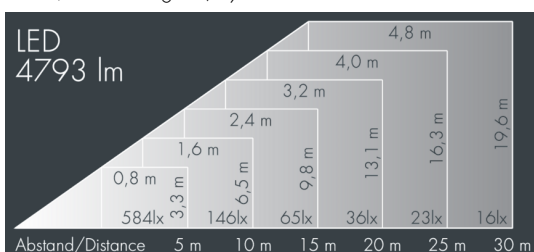

Monospot 4

8 908 245 079

70 W, 4793 lm, 4000 K neutral white,
linear, rotatable 36° / 9°

Customized solutions and modifications are possible: Special RAL, DB or NCS colours as polyester powder coat, luminaires in 2700 K and other colour temperatures and versions for high ambient temperature.

Specification text

housing made of corrosion-resistant die-cast aluminum AlSi12, polyester powder coated by high-quality and UV-stabilized coating process, Colour: black RAL 7021, all exterior parts are stainless steel, tempered safety glass, anti-reflective coating from 1 side, silicon gasket, closure with 3 stainless steel screws, for installation on poles Ø 60 - 100 mm, tiltable base made of powder coated aluminum, 2 drilled holes Ø 9 mm, spacing 95 mm, 1 centre hole Ø 13.5 mm, tilt range: 90°, 360° adjustable, cable gland: M20, connecting terminal: 3 pole, highly efficient faceted rotationally symmetrical reflector, integral driver (AC/DC), CRI > 80, max 2 SDCM, service life L90/B10 > 50.000 h, Beam angle (FWHM): 36° / 9°, luminous flux: 4793 lm, wattage: 70 W, delivered lumens 69 lm/W, protection type IP67, protection class II, impact resistance IK08, windage area 0,075 m², dimensions: Ø 215 mm, width 240 mm, weight 4.8 kg

IP 67 IK08

Specification

Wattage	70 W	Beam angle (FWHM)	36° / 9°
Delivered lumens	69 lm/W	Housing colour	black RAL 7021
Light source	LED 4000 K	Power supply cable	Ø 6 – 13 mm
Color Rendering Index	CRI > 80	Protection type	IP67
Colour tolerance	max 2 SDCM	Protection class	II
Lifetime ta 25° C	L90/B10 > 50.000 h	Impact resistance	IK08
Control gear	on / off	Windage area	0,075m ²
Input voltage AC	220 – 240 V	Dimensions	Ø 215 mm, width 240 mm
Input voltage DC	195 – 255 V	Weight	4,80 kg
Voltage protection	2 kV L/N 4 kV L/PE	Max. ambient temperature ta	35°
Luminaires per B16A / C16A	10 / 16		