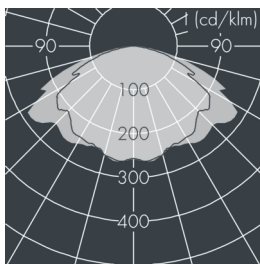

Monospace

8 252 456 089
 10 × 10,8 W, 13286 lm, 3000 K warm white,
 asymmetrical wide beam 60° / 138°

Customized solutions and modifications are possible: Special RAL, DB or NCS colours as polyester powder coat, luminaires in 2700 K and other colour temperatures and versions for high ambient temperature.

Specification text

housing made of corrosion-resistant die-cast aluminum AlSi12, polyester powder coated by high-quality and UV-stabilized coating process, Colour: silver grey , all exterior parts are stainless steel, tempered high efficiency safety glass, anti-reflective coating from 1 side, dark screenprint, silicon gasket, closure with 4 stainless steel screws, with pole top fitter for 2 luminaires for poles Ø 60/76 mm, 3 M8 grub screws, tilt range: 7°, cable gland: M20, with 2x 8 m cable Ho5RN-F3G1, connecting terminal: 3 pole, highly efficient metallized PC reflector, integral control gear, CRI > 80, 3 SCDM, service life L80/B20 > 50.000 h, Beam angle (FWHM): 60° / 138°, luminous flux: 13286 lm, wattage: 108 W, delivered lumens 123 lm/W, protection type IP67, protection class II, impact resistance IK08, windage area 0,063 m², dimensions (LxHxW): 924 × 67 × 308 mm, weight 9.7 kg

Specification

Wattage	108 W	Beam angle (FWHM)	60° / 138°
Delivered lumens	123 lm/W	Housing colour	silver grey
Light source	LED 3000 K	Power supply cable	Ø 5 – 14 mm
Color Rendering Index	CRI > 80	Protection type	IP67
Colour tolerance	3 SCDM	Protection class	II
Lifetime ta 25° C	L80/B20 > 50.000 h	Impact resistance	IK08
Control gear	on / off	Windage area	0,063m²
Input voltage AC	220 – 240 V	Dimensions	924 × 67 × 308 mm
Input voltage DC	220 – 240 V	Weight	9,70 kg
Voltage protection	6 kV L/N 8 kV L/PE	Max. ambient temperature ta	35°
Luminaires per B16A / C16A	10 / 16		