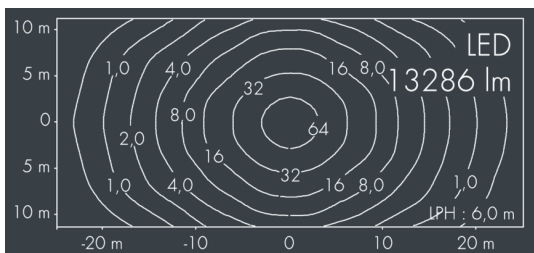

Monospace

8 252 456 089
 10 × 10,8 W, 13286 lm, 3000 K warm white,
 asymmetrical wide beam 60° / 138°

Customized solutions and modifications are possible: Special RAL, DB or NCS colours as polyester powder coat, luminaires in 2700 K and other colour temperatures and versions for high ambient temperature.

Specification text

housing made of corrosion-resistant die-cast aluminum AlSi12, polyester powder coated by high-quality and UV-stabilized coating process, Colour: silver grey , all exterior parts are stainless steel, tempered high efficiency safety glass, anti-reflective coating from 1 side, dark screenprint, silicon gasket, closure with 4 stainless steel screws, with pole top fitter for 2 luminaires for poles Ø 60/76 mm, 3 M8 grub screws, tilt range: 7°, cable gland: M20, with 2x 8 m cable Ho5RN-F3G1, connecting terminal: 3 pole, highly efficient metallized PC reflector, integral control gear, CRI > 80, 3 SCDM, service life L80/B20 > 50.000 h, Beam angle (FWHM): 60° / 138°, luminous flux: 13286 lm, wattage: 108 W, delivered lumens 123 lm/W, protection type IP67, protection class II, impact resistance IK08, windage area 0,063 m², dimensions (LxHxW): 924 × 67 × 308 mm, weight 9.7 kg

Specification

Wattage	108 W	Beam angle (FWHM)	60° / 138°
Delivered lumens	123 lm/W	Housing colour	silver grey
Light source	LED 3000 K	Power supply cable	Ø 5 – 14 mm
Color Rendering Index	CRI > 80	Protection type	IP67
Colour tolerance	3 SCDM	Protection class	II
Lifetime ta 25° C	L80/B20 > 50.000 h	Impact resistance	IK08
Control gear	on / off	Windage area	0,063m²
Input voltage AC	220 – 240 V	Dimensions	924 × 67 × 308 mm
Input voltage DC	220 – 240 V	Weight	9,70 kg
Voltage protection	6 kV L/N 8 kV L/PE	Max. ambient temperature ta	35°
Luminaires per B16A / C16A	10 / 16		