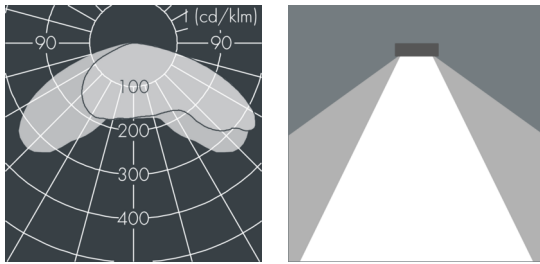

## Monospace

8 252 065 009

55 W, 4170 lm, 4000 K neutral white,  
Comfort Optic 71° / 139°

Customized solutions and modifications are possible: Special RAL, DB or NCS colours as polyester powder coat, luminaires in 2700 K and other colour temperatures and versions for high ambient temperature.

## Specification text

housing made of corrosion-resistant die-cast aluminum AlSi12, polyester powder coated by high-quality and UV-stabilized coating process, Colour: white RAL 9002, all exterior parts are stainless steel, tempered high efficiency safety glass, anti-reflective coating from 1 side, dark screenprint, silicon gasket, closure with 4 stainless steel screws, mounting bracket: 2 drilled holes  $\varnothing$  7 mm, spacing 40 - 50 mm, 1 centre hole  $\varnothing$  21 mm, tilt range: 180°, cable gland: M20, micro-prism optic directs light under defined angles and achieves, together with shielded LEDs, perfect glare control, integral control gear, CRI > 80, 3 SCDM, service life L80/B20 > 50.000 h, Beam angle (FWHM): 71° / 139°, luminous flux: 4170 lm, wattage: 55 W, delivered lumens 76 lm/W, protection type IP67, protection class II, impact resistance IK08, windage area 0,063 m<sup>2</sup>, dimensions (LxHxW): 362 x 67 x 308 mm, weight 4.6 kg

## Specification

Wattage	55 W	Beam angle (FWHM)	71° / 139°
Delivered lumens	76 lm/W	Housing colour	white RAL 9002
Light source	LED 4000 K	Power supply cable	$\varnothing$ 5 - 14 mm
Color Rendering Index	CRI > 80	Protection type	IP67
Colour tolerance	3 SCDM	Protection class	II
Lifetime ta 25° C	L80/B20 > 50.000 h	Impact resistance	IK08
Control gear	on / off	Windage area	0,063m <sup>2</sup>
Input voltage AC	220 - 240 V	Dimensions	362 x 67 x 308 mm
Input voltage DC	220 - 240 V	Weight	4,60 kg
Voltage protection	6 kV L/N   8 kV L/PE	Max. ambient temperature ta	35°
Luminaires per B16A / C16A	10 / 16		