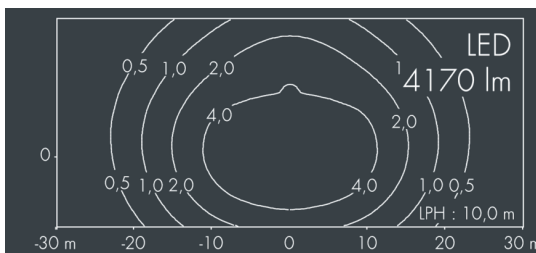

## Monospace

8 252 065 009

55 W, 4170 lm, 4000 K neutral white,  
Comfort Optic 71° / 139°

Customized solutions and modifications are possible: Special RAL, DB or NCS colours as polyester powder coat, luminaires in 2700 K and other colour temperatures and versions for high ambient temperature.

## Specification text

housing made of corrosion-resistant die-cast aluminum AlSi12, polyester powder coated by high-quality and UV-stabilized coating process, Colour: white RAL 9002, all exterior parts are stainless steel, tempered high efficiency safety glass, anti-reflective coating from 1 side, dark screenprint, silicon gasket, closure with 4 stainless steel screws, mounting bracket: 2 drilled holes  $\varnothing$  7 mm, spacing 40 - 50 mm, 1 centre hole  $\varnothing$  21 mm, tilt range: 180°, cable gland: M20, micro-prism optic directs light under defined angles and achieves, together with shielded LEDs, perfect glare control, integral control gear, CRI > 80, 3 SCDM, service life L80/B20 > 50.000 h, Beam angle (FWHM): 71° / 139°, luminous flux: 4170 lm, wattage: 55 W, delivered lumens 76 lm/W, protection type IP67, protection class II, impact resistance IK08, windage area 0,063 m<sup>2</sup>, dimensions (LxHxW): 362 x 67 x 308 mm, weight 4.6 kg

## Specification

Wattage	55 W	Beam angle (FWHM)	71° / 139°
Delivered lumens	76 lm/W	Housing colour	white RAL 9002
Light source	LED 4000 K	Power supply cable	$\varnothing$ 5 - 14 mm
Color Rendering Index	CRI > 80	Protection type	IP67
Colour tolerance	3 SCDM	Protection class	II
Lifetime ta 25° C	L80/B20 > 50.000 h	Impact resistance	IK08
Control gear	on / off	Windage area	0,063m <sup>2</sup>
Input voltage AC	220 - 240 V	Dimensions	362 x 67 x 308 mm
Input voltage DC	220 - 240 V	Weight	4,60 kg
Voltage protection	6 kV L/N   8 kV L/PE	Max. ambient temperature ta	35°
Luminaires per B16A / C16A	10 / 16		