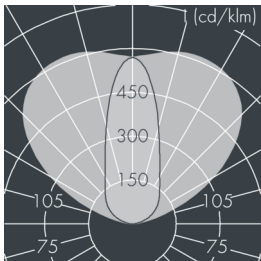

Monoline 2

8 781 156 009

6 × 4,5 W, 1404 lm, 3000 K warm white,
wall washer 38° / 122°

Customized solutions and modifications are possible: Special RAL, DB or NCS colours as polyester powder coat, luminaires in 2700 K and other colour temperatures and versions for high ambient temperature.

Specification text

housing made of corrosion-resistant die-cast aluminum AlSi12, polyester powder coated by high-quality and UV-stabilized coating process, Colour: silver grey, all exterior parts are stainless steel, tempered safety glass, anti-reflective coating from 1 side, with partial frosting for uniform light diffraction and dark silk-print, silicon gasket, closure with 4 stainless steel screws, wall bracket: 2 drilled holes Ø 7 mm, spacing 35 mm, tilt range: 180°, cable gland: M20, connecting terminal: 3 pole, highly efficient optics made of transparent thermoplastic for precise lighting tasks, integral driver (AC/DC), CRI > 80, max 3 SDCM, service life L80/B20 > 50.000 h, Beam angle (FWHM): 38° / 122°, luminous flux: 1404 lm, wattage: 27 W, delivered lumens 52 lm/W, protection type IP65, protection class I, impact resistance IK08, windage area 0,032 m², dimensions (L×H×W): 472 × 50 × 62 mm, weight 3 kg

Wattage	27 W	Beam angle (FWHM)	38° / 122°
Delivered lumens	52 lm/W	Housing colour	silver grey
Light source	LED 3000 K	Power supply cable	Ø 6 – 13 mm
Color Rendering Index	CRI > 80	Protection type	IP65
Colour tolerance	max 3 SDCM	Protection class	I
Lifetime ta 25° C	L80/B20 > 50.000 h	Impact resistance	IK08
Control gear	on / off	Windage area	0,032m²
Input voltage AC	220 – 240 V	Dimensions	472 × 50 × 62 mm
Input voltage DC	200 – 240 V	Weight	3,00 kg
Voltage protection	2 kV L/N 2 kV L/PE	Max. ambient temperature ta	35°
Luminaires per B16A / C16A	50 / 85		