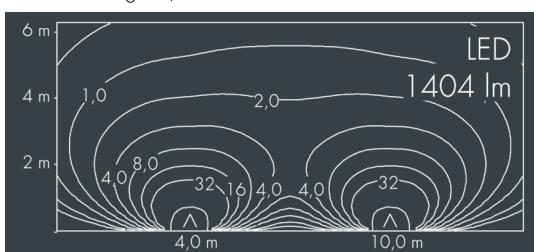

Monoline 2

8 781 156 009

6 × 4,5 W, 1404 lm, 3000 K warm white,
wall washer 38° / 122°

Customized solutions and modifications are possible: Special RAL, DB or NCS colours as polyester powder coat, luminaires in 2700 K and other colour temperatures and versions for high ambient temperature.

Specification text

housing made of corrosion-resistant die-cast aluminum AlSi12, polyester powder coated by high-quality and UV-stabilized coating process, Colour: silver grey, all exterior parts are stainless steel, tempered safety glass, anti-reflective coating from 1 side, with partial frosting for uniform light diffraction and dark silk-print, silicon gasket, closure with 4 stainless steel screws, wall bracket: 2 drilled holes Ø 7 mm, spacing 35 mm, tilt range: 180°, cable gland: M20, connecting terminal: 3 pole, highly efficient optics made of transparent thermoplastic for precise lighting tasks, integral driver (AC/DC), CRI > 80, max 3 SDCM, service life L80/B20 > 50.000 h, Beam angle (FWHM): 38° / 122°, luminous flux: 1404 lm, wattage: 27 W, delivered lumens 52 lm/W, protection type IP65, protection class I, impact resistance IK08, windage area 0,032 m², dimensions (L×H×W): 472 × 50 × 62 mm, weight 3 kg

Wattage	27 W	Beam angle (FWHM)	38° / 122°
Delivered lumens	52 lm/W	Housing colour	silver grey
Light source	LED 3000 K	Power supply cable	Ø 6 – 13 mm
Color Rendering Index	CRI > 80	Protection type	IP65
Colour tolerance	max 3 SDCM	Protection class	I
Lifetime ta 25° C	L80/B20 > 50.000 h	Impact resistance	IK08
Control gear	on / off	Windage area	0,032m²
Input voltage AC	220 – 240 V	Dimensions	472 × 50 × 62 mm
Input voltage DC	200 – 240 V	Weight	3,00 kg
Voltage protection	2 kV L/N 2 kV L/PE	Max. ambient temperature ta	35°
Luminaires per B16A / C16A	50 / 85		