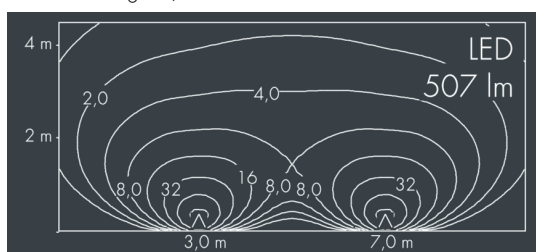

Monoline 1

8 780 756 109

4 × 2,3 W, 507 lm, 3000 K warm white, DALI,
wall washer 32° / 122°

Customized solutions and modifications are possible: Special RAL, DB or NCS colours as polyester powder coat, luminaires in 2700 K and other colour temperatures and versions for high ambient temperature.

Specification text

housing made of corrosion-resistant die-cast aluminum AlSi12, polyester powder coated by high-quality and UV-stabilized coating process, Colour: silver grey, all exterior parts are stainless steel, tempered safety glass, anti-reflective coating from 1 side, with partial frosting for uniform light diffraction and dark silk-print, silicon gasket, closure with 4 stainless steel screws, mounting plate: 2 drilled holes Ø 7 mm, spacing 45 mm, tilt range: 180°, cable gland: M20, connecting terminal: 5 pole, highly efficient optics made of transparent thermoplastic for precise lighting tasks, integral driver (DALI), CRI > 80, max 3 SDCM, service life L80/B20 > 50.000 h, Beam angle (FWHM): 32° / 122°, luminous flux: 507 lm, wattage: 9 W, delivered lumens 55 lm/W, protection type IP65, protection class I, impact resistance IK08, windage area 0,016 m², dimensions (L×H×W): 222 × 50 × 62 mm, weight 1.4 kg

Wattage	9 W	Beam angle (FWHM)	32° / 122°
Delivered lumens	55 lm/W	Housing colour	silver grey
Light source	LED 3000 K	Power supply cable	Ø 6 – 13 mm
Color Rendering Index	CRI > 80	Protection type	IP65
Colour tolerance	max 3 SDCM	Protection class	I
Lifetime ta 25° C	L80/B20 > 50.000 h	Impact resistance	IK08
Control gear	DALI	Windage area	0,016m²
Input voltage AC	220 – 240 V	Dimensions	222 × 50 × 62 mm
Input voltage DC	220 – 240 V	Weight	1,40 kg
Voltage protection	2 kV L/N 4 kV L/PE	Max. ambient temperature ta	40°
Luminaires per B16A / C16A	50 / 50		