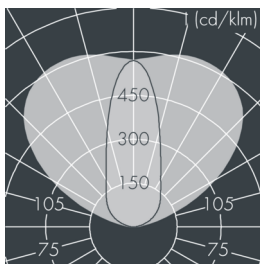

Monoline 1

8 780 756 109

4 × 2,3 W, 507 lm, 3000 K warm white, DALI,
wall washer 32° / 122°

Customized solutions and modifications are possible: Special RAL, DB or NCS colours as polyester powder coat, luminaires in 2700 K and other colour temperatures and versions for high ambient temperature.

Specification text

housing made of corrosion-resistant die-cast aluminum AlSi12, polyester powder coated by high-quality and UV-stabilized coating process, Colour: silver grey, all exterior parts are stainless steel, tempered safety glass, anti-reflective coating from 1 side, with partial frosting for uniform light diffraction and dark silk-print, silicon gasket, closure with 4 stainless steel screws, mounting plate: 2 drilled holes Ø 7 mm, spacing 45 mm, tilt range: 180°, cable gland: M20, connecting terminal: 5 pole, highly efficient optics made of transparent thermoplastic for precise lighting tasks, integral driver (DALI), CRI > 80, max 3 SDCM, service life L80/B20 > 50.000 h, Beam angle (FWHM): 32° / 122°, luminous flux: 507 lm, wattage: 9 W, delivered lumens 55 lm/W, protection type IP65, protection class I, impact resistance IK08, windage area 0,016 m², dimensions (L×H×W): 222 × 50 × 62 mm, weight 1.4 kg

Wattage	9 W	Beam angle (FWHM)	32° / 122°
Delivered lumens	55 lm/W	Housing colour	silver grey
Light source	LED 3000 K	Power supply cable	Ø 6 – 13 mm
Color Rendering Index	CRI > 80	Protection type	IP65
Colour tolerance	max 3 SDCM	Protection class	I
Lifetime ta 25° C	L80/B20 > 50.000 h	Impact resistance	IK08
Control gear	DALI	Windage area	0,016m²
Input voltage AC	220 – 240 V	Dimensions	222 × 50 × 62 mm
Input voltage DC	220 – 240 V	Weight	1,40 kg
Voltage protection	2 kV L/N 4 kV L/PE	Max. ambient temperature ta	40°
Luminaires per B16A / C16A	50 / 50		