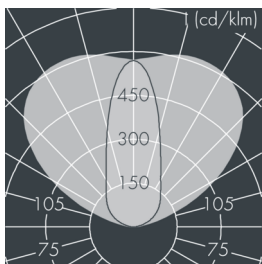

Monoline 1

8 780 756 009

4 × 2,3 W, 507 lm, 3000 K warm white,
wall washer 32° / 122°

Customized solutions and modifications are possible: Special RAL, DB or NCS colours as polyester powder coat, luminaires in 2700 K and other colour temperatures and versions for high ambient temperature.

Specification text

housing made of corrosion-resistant die-cast aluminum AlSi12, polyester powder coated by high-quality and UV-stabilized coating process, Colour: silver grey, all exterior parts are stainless steel, tempered safety glass, anti-reflective coating from 1 side, with partial frosting for uniform light diffraction and dark silk-print, silicon gasket, closure with 4 stainless steel screws, mounting plate: 2 drilled holes Ø 7 mm, spacing 45 mm, tilt range: 180°, cable gland: M20, connecting terminal: 3 pole, highly efficient optics made of transparent thermoplastic for precise lighting tasks, integral driver (AC/DC), CRI > 80, max 3 SDCM, service life L80/B20 > 50.000 h, Beam angle (FWHM): 32° / 122°, luminous flux: 507 lm, wattage: 9 W, delivered lumens 55 lm/W, protection type IP65, protection class I, impact resistance IK08, windage area 0,016 m², dimensions (L×H×W): 222 × 50 × 62 mm, weight 1.4 kg

Wattage	9 W	Beam angle (FWHM)	32° / 122°
Delivered lumens	55 lm/W	Housing colour	silver grey
Light source	LED 3000 K	Power supply cable	Ø 6 – 13 mm
Color Rendering Index	CRI > 80	Protection type	IP65
Colour tolerance	max 3 SDCM	Protection class	I
Lifetime ta 25° C	L80/B20 > 50.000 h	Impact resistance	IK08
Control gear	on / off	Windage area	0,016m ²
Input voltage AC	220 – 240 V	Dimensions	222 × 50 × 62 mm
Input voltage DC	220 – 240 V	Weight	1,40 kg
Voltage protection	2 kV L/N 4 kV L/PE	Max. ambient temperature ta	40°
Luminaires per B16A / C16A	50 / 50		