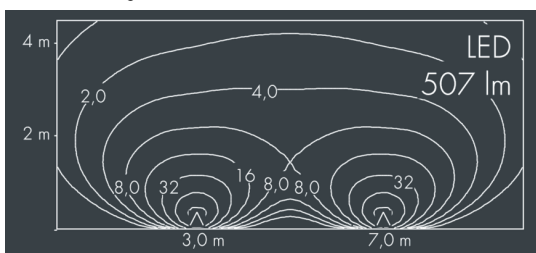

Monoline 1

8 780 756 009

4 × 2,3 W, 507 lm, 3000 K warm white,
wall washer 32° / 122°

Customized solutions and modifications are possible: Special RAL, DB or NCS colours as polyester powder coat, luminaires in 2700 K and other colour temperatures and versions for high ambient temperature.

Specification text

housing made of corrosion-resistant die-cast aluminum AlSi12, polyester powder coated by high-quality and UV-stabilized coating process, Colour: silver grey, all exterior parts are stainless steel, tempered safety glass, anti-reflective coating from 1 side, with partial frosting for uniform light diffraction and dark silk-print, silicon gasket, closure with 4 stainless steel screws, mounting plate: 2 drilled holes Ø 7 mm, spacing 45 mm, tilt range: 180°, cable gland: M20, connecting terminal: 3 pole, highly efficient optics made of transparent thermoplastic for precise lighting tasks, integral driver (AC/DC), CRI > 80, max 3 SDCM, service life L80/B20 > 50.000 h, Beam angle (FWHM): 32° / 122°, luminous flux: 507 lm, wattage: 9 W, delivered lumens 55 lm/W, protection type IP65, protection class I, impact resistance IK08, windage area 0,016 m², dimensions (L×H×W): 222 × 50 × 62 mm, weight 1.4 kg

Wattage	9 W	Beam angle (FWHM)	32° / 122°
Delivered lumens	55 lm/W	Housing colour	silver grey
Light source	LED 3000 K	Power supply cable	Ø 6 – 13 mm
Color Rendering Index	CRI > 80	Protection type	IP65
Colour tolerance	max 3 SDCM	Protection class	I
Lifetime ta 25° C	L80/B20 > 50.000 h	Impact resistance	IK08
Control gear	on / off	Windage area	0,016m ²
Input voltage AC	220 – 240 V	Dimensions	222 × 50 × 62 mm
Input voltage DC	220 – 240 V	Weight	1,40 kg
Voltage protection	2 kV L/N 4 kV L/PE	Max. ambient temperature ta	40°
Luminaires per B16A / C16A	50 / 50		