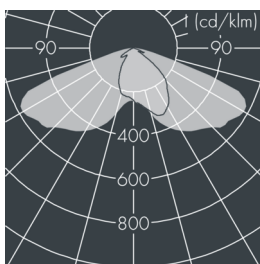

## Metaspot 3

8 243 267 089

68 W, 7033 lm, 2700 K warm white,  
Street Optic 60° / 142°

Customized solutions and modifications are possible: Special RAL, DB or NCS colours as polyester powder coat, luminaires in 2700 K and other colour temperatures and versions for high ambient temperature.

## Specification

Wattage	68 W	Beam angle (FWHM)	60° / 142°
Delivered lumens	103 lm/W	Housing colour	white RAL 9002
Light source	LED 2700 K	Power supply cable	Ø 6 – 13 mm
Color Rendering Index	CRI > 80	Protection type	IP65
Colour tolerance	3	Protection class	I
Lifetime ta 25° C	L80/B10 > 50.000 h	Impact resistance	IK08
Control gear	on / off	Windage area	0,055m <sup>2</sup>
Input voltage AC	220 – 240 V	Dimensions	Ø 200 mm, width 272 mm
Input voltage DC	220 – 240 V	Weight	5,00 kg
Voltage protection	2 kV L/N   4 kV L/PE	Max. ambient temperature ta	35°
Luminaires per B16A / C16A	10 / 16		

## Specification text

housing made of corrosion-resistant die-cast aluminum AlSi12, polyester powder coated by high-quality and UV-stabilized coating process, Colour: white RAL 9002, all exterior parts are stainless steel, tempered safety glass, anti-reflective coating from 1 side, dark screenprint, silicon gasket, tool-free twist closure, for installation on poles Ø 60 - 100 mm, tiltable base made of powder coated aluminum, 2 drilled holes Ø 9 mm, spacing 95 mm, 1 centre hole Ø 40 mm, tilt range: 90°, 360° adjustable, cable gland: M20, connecting terminal: 3 pole, PMMA lens, integral driver (AC/DC), CRI > 80, 3, service life L80/B10 > 50.000 h, Beam angle (FWHM): 60° / 142°, luminous flux: 7033 lm, wattage: 68 W, delivered lumens 103 lm/W, protection type IP65, protection class I, impact resistance IK08, windage area 0,055 m<sup>2</sup>, dimensions: Ø 200 mm, width 272 mm, weight 5 kg