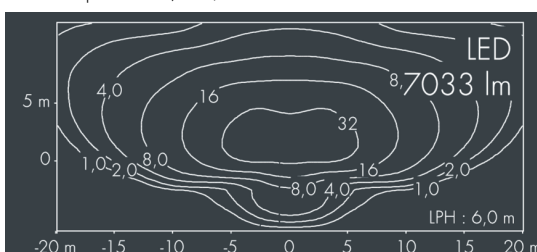

## Metaspot 3

8 243 267 089

68 W, 7033 lm, 2700 K warm white,  
Street Optic 60° / 142°

Customized solutions and modifications are possible: Special RAL, DB or NCS colours as polyester powder coat, luminaires in 2700 K and other colour temperatures and versions for high ambient temperature.

## Specification

Wattage	68 W	Beam angle (FWHM)	60° / 142°
Delivered lumens	103 lm/W	Housing colour	white RAL 9002
Light source	LED 2700 K	Power supply cable	Ø 6 – 13 mm
Color Rendering Index	CRI > 80	Protection type	IP65
Colour tolerance	3	Protection class	I
Lifetime ta 25° C	L80/B10 > 50.000 h	Impact resistance	IK08
Control gear	on / off	Windage area	0,055m <sup>2</sup>
Input voltage AC	220 – 240 V	Dimensions	Ø 200 mm, width 272 mm
Input voltage DC	220 – 240 V	Weight	5,00 kg
Voltage protection	2 kV L/N   4 kV L/PE	Max. ambient temperature ta	35°
Luminaires per B16A / C16A	10 / 16		

## Specification text

housing made of corrosion-resistant die-cast aluminum AlSi12, polyester powder coated by high-quality and UV-stabilized coating process, Colour: white RAL 9002, all exterior parts are stainless steel, tempered safety glass, anti-reflective coating from 1 side, dark screenprint, silicon gasket, tool-free twist closure, for installation on poles Ø 60 - 100 mm, tiltable base made of powder coated aluminum, 2 drilled holes Ø 9 mm, spacing 95 mm, 1 centre hole Ø 40 mm, tilt range: 90°, 360° adjustable, cable gland: M20, connecting terminal: 3 pole, PMMA lens, integral driver (AC/DC), CRI > 80, 3, service life L80/B10 > 50.000 h, Beam angle (FWHM): 60° / 142°, luminous flux: 7033 lm, wattage: 68 W, delivered lumens 103 lm/W, protection type IP65, protection class I, impact resistance IK08, windage area 0,055 m<sup>2</sup>, dimensions: Ø 200 mm, width 272 mm, weight 5 kg