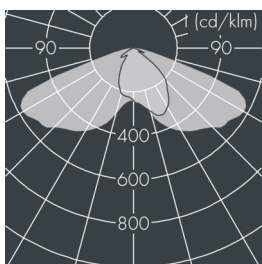

## Metaspot 3

8 243 266 089

68 W, 7311 lm, 3000 K warm white,  
Street Optic 60° / 142°

Customized solutions and modifications are possible: Special RAL, DB or NCS colours as polyester powder coat, luminaires in 2700 K and other colour temperatures and versions for high ambient temperature.

### Specification

Wattage	68 W	Beam angle (FWHM)	60° / 142°
Delivered lumens	107 lm/W	Housing colour	white RAL 9002
Light source	LED 3000 K	Power supply cable	Ø 6 – 13 mm
Color Rendering Index	CRI > 80	Protection type	IP65
Colour tolerance	3	Protection class	I
Lifetime ta 25° C	L80/B10 > 50.000 h	Impact resistance	IK08
Control gear	on / off	Windage area	0,055m <sup>2</sup>
Input voltage AC	220 – 240 V	Dimensions	Ø 200 mm, width 272 mm
Input voltage DC	220 – 240 V	Weight	5,00 kg
Voltage protection	2 kV L/N   4 kV L/PE	Max. ambient temperature ta	35°
Luminaires per B16A / C16A	10 / 16		

### Specification text

housing made of corrosion-resistant die-cast aluminum AlSi12, polyester powder coated by high-quality and UV-stabilized coating process, Colour: white RAL 9002, all exterior parts are stainless steel, tempered safety glass, anti-reflective coating from 1 side, dark screenprint, silicon gasket, tool-free twist closure, for installation on poles Ø 60 - 100 mm, tiltable base made of powder coated aluminum, 2 drilled holes Ø 9 mm, spacing 95 mm, 1 centre hole Ø 40 mm, tilt range: 90°, 360° adjustable, cable gland: M20, connecting terminal: 3 pole, PMMA lens, integral driver (AC/DC), CRI > 80, 3, service life L80/B10 > 50.000 h, Beam angle (FWHM): 60° / 142°, luminous flux: 7311 lm, wattage: 68 W, delivered lumens 107 lm/W, protection type IP65, protection class I, impact resistance IK08, windage area 0,055 m<sup>2</sup>, dimensions: Ø 200 mm, width 272 mm, weight 5 kg