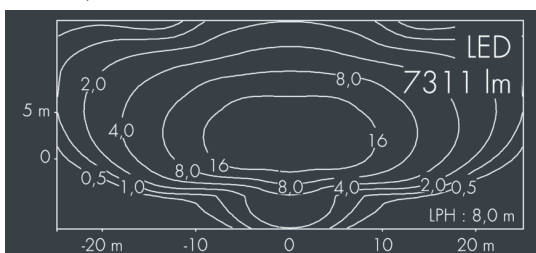

## Metaspot 3

8 243 266 089

68 W, 7311 lm, 3000 K warm white,  
Street Optic 60° / 142°

Customized solutions and modifications are possible: Special RAL, DB or NCS colours as polyester powder coat, luminaires in 2700 K and other colour temperatures and versions for high ambient temperature.

### Specification

Wattage	68 W	Beam angle (FWHM)	60° / 142°
Delivered lumens	107 lm/W	Housing colour	white RAL 9002
Light source	LED 3000 K	Power supply cable	Ø 6 – 13 mm
Color Rendering Index	CRI > 80	Protection type	IP65
Colour tolerance	3	Protection class	I
Lifetime ta 25° C	L80/B10 > 50.000 h	Impact resistance	IK08
Control gear	on / off	Windage area	0,055m <sup>2</sup>
Input voltage AC	220 – 240 V	Dimensions	Ø 200 mm, width 272 mm
Input voltage DC	220 – 240 V	Weight	5,00 kg
Voltage protection	2 kV L/N   4 kV L/PE	Max. ambient temperature ta	35°
Luminaires per B16A / C16A	10 / 16		

### Specification text

housing made of corrosion-resistant die-cast aluminum AlSi12, polyester powder coated by high-quality and UV-stabilized coating process, Colour: white RAL 9002, all exterior parts are stainless steel, tempered safety glass, anti-reflective coating from 1 side, dark screenprint, silicon gasket, tool-free twist closure, for installation on poles Ø 60 - 100 mm, tiltable base made of powder coated aluminum, 2 drilled holes Ø 9 mm, spacing 95 mm, 1 centre hole Ø 40 mm, tilt range: 90°, 360° adjustable, cable gland: M20, connecting terminal: 3 pole, PMMA lens, integral driver (AC/DC), CRI > 80, 3, service life L80/B10 > 50.000 h, Beam angle (FWHM): 60° / 142°, luminous flux: 7311 lm, wattage: 68 W, delivered lumens 107 lm/W, protection type IP65, protection class I, impact resistance IK08, windage area 0,055 m<sup>2</sup>, dimensions: Ø 200 mm, width 272 mm, weight 5 kg