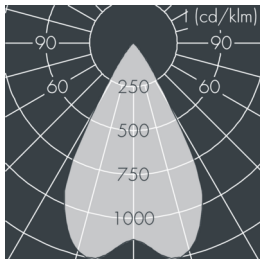

Metaspot 3

8 243 256 259

67 W, 5462 lm, 3000 K warm white, DALI D4i, wide beam 57°

Customized solutions and modifications are possible: Special RAL, DB or NCS colours as polyester powder coat, luminaires in 2700 K and other colour temperatures and versions for high ambient temperature.

Specification

Wattage	67 W	Beam angle (FWHM)	57°
Delivered lumens	82 lm/W	Housing colour	silver grey
Light source	LED 3000 K	Power supply cable	Ø 6 – 13 mm
Color Rendering Index	CRI > 80	Protection type	IP65
Colour tolerance	3	Protection class	I
Lifetime ta 25° C	L80/B10 > 50.000 h	Impact resistance	IK08
Control gear	DALI D4i	Windage area	0,055m ²
Input voltage AC	220 – 240 V	Dimensions	Ø 201 mm, width 272 mm
Input voltage DC	220 – 240 V	Weight	5,00 kg
Voltage protection	2 kV L/N 4 kV L/PE	Max. ambient temperature ta	35°
Luminaires per B16A / C16A	10 / 16		

Specification text

housing made of corrosion-resistant die-cast aluminum AlSi12, polyester powder coated by high-quality and UV-stabilized coating process, Colour: silver grey, all exterior parts are stainless steel, tempered safety glass, anti-reflective coating from 1 side, dark screenprint, silicon gasket, tool-free twist closure, for installation on poles Ø 60 - 100 mm, tiltable base made of powder coated aluminum, 2 drilled holes Ø 9 mm, spacing 95 mm, 1 centre hole Ø 40 mm, tilt range: 90°, 360° adjustable, cable gland: M20, connecting terminal: 5 pole, light source completely shielded, high gloss aluminium reflector, integral driver (AC/DC), CRI > 80, 3, service life L80/B10 > 50.000 h, Beam angle (FWHM): 57°, luminous flux: 5462 lm, wattage: 67 W, delivered lumens 82 lm/W, protection type IP65, protection class I, impact resistance IK08, windage area 0,055 m², dimensions: Ø 201 mm, width 272 mm, weight 5 kg