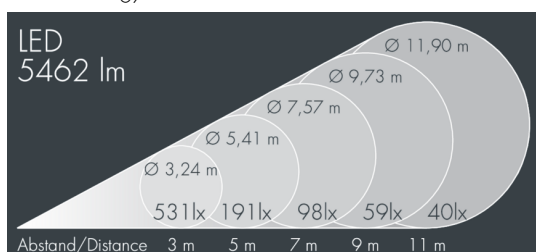

Metaspot 3

8 243 256 259

67 W, 5462 lm, 3000 K warm white, DALI D4i, wide beam 57°

Customized solutions and modifications are possible: Special RAL, DB or NCS colours as polyester powder coat, luminaires in 2700 K and other colour temperatures and versions for high ambient temperature.

Specification

Wattage	67 W	Beam angle (FWHM)	57°
Delivered lumens	82 lm/W	Housing colour	silver grey
Light source	LED 3000 K	Power supply cable	Ø 6 – 13 mm
Color Rendering Index	CRI > 80	Protection type	IP65
Colour tolerance	3	Protection class	I
Lifetime ta 25° C	L80/B10 > 50.000 h	Impact resistance	IK08
Control gear	DALI D4i	Windage area	0,055m ²
Input voltage AC	220 – 240 V	Dimensions	Ø 201 mm, width 272 mm
Input voltage DC	220 – 240 V	Weight	5,00 kg
Voltage protection	2 kV L/N 4 kV L/PE	Max. ambient temperature ta	35°
Luminaires per B16A / C16A	10 / 16		

Specification text

housing made of corrosion-resistant die-cast aluminum AlSi12, polyester powder coated by high-quality and UV-stabilized coating process, Colour: silver grey, all exterior parts are stainless steel, tempered safety glass, anti-reflective coating from 1 side, dark screenprint, silicon gasket, tool-free twist closure, for installation on poles Ø 60 - 100 mm, tiltable base made of powder coated aluminum, 2 drilled holes Ø 9 mm, spacing 95 mm, 1 centre hole Ø 40 mm, tilt range: 90°, 360° adjustable, cable gland: M20, connecting terminal: 5 pole, light source completely shielded, high gloss aluminium reflector, integral driver (AC/DC), CRI > 80, 3, service life L80/B10 > 50.000 h, Beam angle (FWHM): 57°, luminous flux: 5462 lm, wattage: 67 W, delivered lumens 82 lm/W, protection type IP65, protection class I, impact resistance IK08, windage area 0,055 m², dimensions: Ø 201 mm, width 272 mm, weight 5 kg