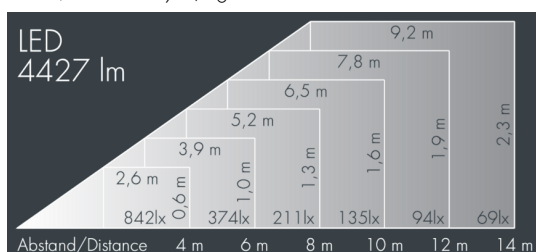

Metaspot 3

8 243 256 179

67 W, 4427 lm, 3000 K warm white, DALI, linear, rotatable 9° / 36°

Customized solutions and modifications are possible: Special RAL, DB or NCS colours as polyester powder coat, luminaires in 2700 K and other colour temperatures and versions for high ambient temperature.

Specification text

housing made of corrosion-resistant die-cast aluminum AlSi12, polyester powder coated by high-quality and UV-stabilized coating process, Colour: silver grey, all exterior parts are stainless steel, tempered safety glass, anti-reflective coating from 1 side, silicon gasket, tool-free twist closure, for installation on poles \varnothing 60 - 100 mm, tiltable base made of powder coated aluminum, 2 drilled holes \varnothing 9 mm, spacing 95 mm, 1 centre hole \varnothing 40 mm, tilt range: 90°, 360° adjustable, cable gland: M20, connecting terminal: 5 pole, light source completely shielded, high gloss aluminium reflector, integral driver (AC/DC), CRI > 80, 3, service life L80/B10 > 50.000 h, Beam angle (FWHM): 9° / 36°, luminous flux: 4427 lm, wattage: 67 W, delivered lumens 66 lm/W, protection type IP65, protection class I, impact resistance IK08, windage area 0,055 m², dimensions: \varnothing 201 mm, width 272 mm, weight 5.4 kg

Specification

Wattage	67 W	Beam angle (FWHM)	9° / 36°
Delivered lumens	66 lm/W	Housing colour	silver grey
Light source	LED 3000 K	Power supply cable	\varnothing 6 – 13 mm
Color Rendering Index	CRI > 80	Protection type	IP65
Colour tolerance	3	Protection class	I
Lifetime ta 25° C	L80/B10 > 50.000 h	Impact resistance	IK08
Control gear	DALI	Windage area	0,055m ²
Input voltage AC	220 – 240 V	Dimensions	\varnothing 201 mm, width 272 mm
Input voltage DC	220 – 240 V	Weight	5,40 kg
Voltage protection	2 kV L/N 4 kV L/PE	Max. ambient temperature ta	35°
Luminaires per B16A / C16A	10 / 16		