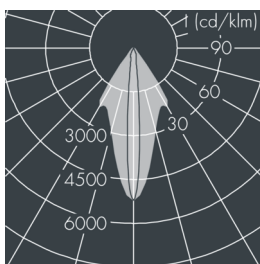

Metaspot 3

8 243 256 179

67 W, 4427 lm, 3000 K warm white, DALI, linear, rotatable 9° / 36°

Customized solutions and modifications are possible: Special RAL, DB or NCS colours as polyester powder coat, luminaires in 2700 K and other colour temperatures and versions for high ambient temperature.

Specification text

housing made of corrosion-resistant die-cast aluminum AlSi12, polyester powder coated by high-quality and UV-stabilized coating process, Colour: silver grey, all exterior parts are stainless steel, tempered safety glass, anti-reflective coating from 1 side, silicon gasket, tool-free twist closure, for installation on poles \varnothing 60 - 100 mm, tiltable base made of powder coated aluminum, 2 drilled holes \varnothing 9 mm, spacing 95 mm, 1 centre hole \varnothing 40 mm, tilt range: 90°, 360° adjustable, cable gland: M20, connecting terminal: 5 pole, light source completely shielded, high gloss aluminium reflector, integral driver (AC/DC), CRI > 80, 3, service life L80/B10 > 50.000 h, Beam angle (FWHM): 9° / 36°, luminous flux: 4427 lm, wattage: 67 W, delivered lumens 66 lm/W, protection type IP65, protection class I, impact resistance IK08, windage area 0,055 m², dimensions: \varnothing 201 mm, width 272 mm, weight 5.4 kg

Specification

Wattage	67 W	Beam angle (FWHM)	9° / 36°
Delivered lumens	66 lm/W	Housing colour	silver grey
Light source	LED 3000 K	Power supply cable	\varnothing 6 – 13 mm
Color Rendering Index	CRI > 80	Protection type	IP65
Colour tolerance	3	Protection class	I
Lifetime ta 25° C	L80/B10 > 50.000 h	Impact resistance	IK08
Control gear	DALI	Windage area	0,055m ²
Input voltage AC	220 – 240 V	Dimensions	\varnothing 201 mm, width 272 mm
Input voltage DC	220 – 240 V	Weight	5,40 kg
Voltage protection	2 kV L/N 4 kV L/PE	Max. ambient temperature ta	35°
Luminaires per B16A / C16A	10 / 16		