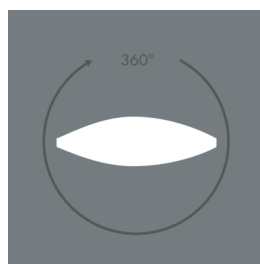

Metaspot 3

8 243 256 179

67 W, 4427 lm, 3000 K warm white, DALI, linear, rotatable 9° / 36°

Customized solutions and modifications are possible: Special RAL, DB or NCS colours as polyester powder coat, luminaires in 2700 K and other colour temperatures and versions for high ambient temperature.

Specification text

housing made of corrosion-resistant die-cast aluminum AlSi12, polyester powder coated by high-quality and UV-stabilized coating process, Colour: silver grey, all exterior parts are stainless steel, tempered safety glass, anti-reflective coating from 1 side, silicon gasket, tool-free twist closure, for installation on poles \varnothing 60 - 100 mm, tiltable base made of powder coated aluminum, 2 drilled holes \varnothing 9 mm, spacing 95 mm, 1 centre hole \varnothing 40 mm, tilt range: 90°, 360° adjustable, cable gland: M20, connecting terminal: 5 pole, light source completely shielded, high gloss aluminium reflector, integral driver (AC/DC), CRI > 80, 3, service life L80/B10 > 50.000 h, Beam angle (FWHM): 9° / 36°, luminous flux: 4427 lm, wattage: 67 W, delivered lumens 66 lm/W, protection type IP65, protection class I, impact resistance IK08, windage area 0,055 m², dimensions: \varnothing 201 mm, width 272 mm, weight 5.4 kg

Specification

Wattage	67 W	Beam angle (FWHM)	9° / 36°
Delivered lumens	66 lm/W	Housing colour	silver grey
Light source	LED 3000 K	Power supply cable	\varnothing 6 – 13 mm
Color Rendering Index	CRI > 80	Protection type	IP65
Colour tolerance	3	Protection class	I
Lifetime ta 25° C	L80/B10 > 50.000 h	Impact resistance	IK08
Control gear	DALI	Windage area	0,055m ²
Input voltage AC	220 – 240 V	Dimensions	\varnothing 201 mm, width 272 mm
Input voltage DC	220 – 240 V	Weight	5,40 kg
Voltage protection	2 kV L/N 4 kV L/PE	Max. ambient temperature ta	35°
Luminaires per B16A / C16A	10 / 16		