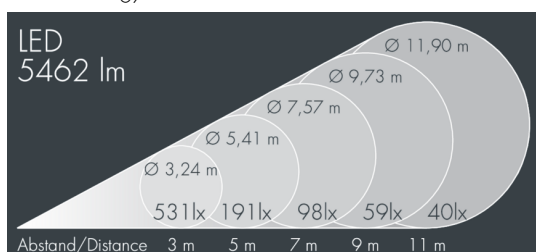

Metaspot 3

8 243 256 059

67 W, 5462 lm, 3000 K warm white,
wide beam 57°

Customized solutions and modifications are possible: Special RAL, DB or NCS colours as polyester powder coat, luminaires in 2700 K and other colour temperatures and versions for high ambient temperature.

Specification

Wattage	67 W	Beam angle (FWHM)	57°
Delivered lumens	82 lm/W	Housing colour	silver grey
Light source	LED 3000 K	Power supply cable	Ø 6 – 13 mm
Color Rendering Index	CRI > 80	Protection type	IP65
Colour tolerance	3	Protection class	I
Lifetime ta 25° C	L80/B10 > 50.000 h	Impact resistance	IK08
Control gear	on / off	Windage area	0,055m ²
Input voltage AC	220 – 240 V	Dimensions	Ø 201 mm, width 272 mm
Input voltage DC	220 – 240 V	Weight	5,00 kg
Voltage protection	2 kV L/N 4 kV L/PE	Max. ambient temperature ta	35°
Luminaires per B16A / C16A	10 / 16		

Specification text

housing made of corrosion-resistant die-cast aluminum AlSi12, polyester powder coated by high-quality and UV-stabilized coating process, Colour: silver grey, all exterior parts are stainless steel, tempered safety glass, anti-reflective coating from 1 side, dark screenprint, silicon gasket, tool-free twist closure, for installation on poles Ø 60 - 100 mm, tiltable base made of powder coated aluminum, 2 drilled holes Ø 9 mm, spacing 95 mm, 1 centre hole Ø 40 mm, tilt range: 90°, 360° adjustable, cable gland: M20, connecting terminal: 3 pole, light source completely shielded, high gloss aluminium reflector, integral driver (AC/DC), CRI > 80, 3, service life L80/B10 > 50.000 h, Beam angle (FWHM): 57°, luminous flux: 5462 lm, wattage: 67 W, delivered lumens 82 lm/W, protection type IP65, protection class I, impact resistance IK08, windage area 0,055 m², dimensions: Ø 201 mm, width 272 mm, weight 5 kg