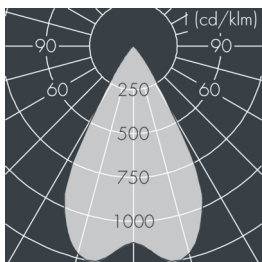

Metaspot 3

8 243 256 059

67 W, 5462 lm, 3000 K warm white,
wide beam 57°

Customized solutions and modifications are possible: Special RAL, DB or NCS colours as polyester powder coat, luminaires in 2700 K and other colour temperatures and versions for high ambient temperature.

Specification

Wattage	67 W	Beam angle (FWHM)	57°
Delivered lumens	82 lm/W	Housing colour	silver grey
Light source	LED 3000 K	Power supply cable	Ø 6 – 13 mm
Color Rendering Index	CRI > 80	Protection type	IP65
Colour tolerance	3	Protection class	I
Lifetime ta 25° C	L80/B10 > 50.000 h	Impact resistance	IK08
Control gear	on / off	Windage area	0,055m ²
Input voltage AC	220 – 240 V	Dimensions	Ø 201 mm, width 272 mm
Input voltage DC	220 – 240 V	Weight	5,00 kg
Voltage protection	2 kV L/N 4 kV L/PE	Max. ambient temperature ta	35°
Luminaires per B16A / C16A	10 / 16		

Specification text

housing made of corrosion-resistant die-cast aluminum AlSi12, polyester powder coated by high-quality and UV-stabilized coating process, Colour: silver grey, all exterior parts are stainless steel, tempered safety glass, anti-reflective coating from 1 side, dark screenprint, silicon gasket, tool-free twist closure, for installation on poles Ø 60 - 100 mm, tiltable base made of powder coated aluminum, 2 drilled holes Ø 9 mm, spacing 95 mm, 1 centre hole Ø 40 mm, tilt range: 90°, 360° adjustable, cable gland: M20, connecting terminal: 3 pole, light source completely shielded, high gloss aluminium reflector, integral driver (AC/DC), CRI > 80, 3, service life L80/B10 > 50.000 h, Beam angle (FWHM): 57°, luminous flux: 5462 lm, wattage: 67 W, delivered lumens 82 lm/W, protection type IP65, protection class I, impact resistance IK08, windage area 0,055 m², dimensions: Ø 201 mm, width 272 mm, weight 5 kg