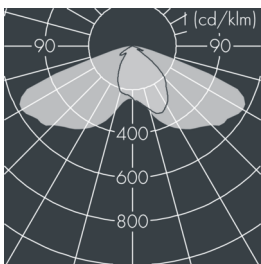

## Metaspot 3

8 243 247 089

68 W, 7033 lm, 2700 K warm white,  
Street Optic 60° / 142°

Customized solutions and modifications are possible: Special RAL, DB or NCS colours as polyester powder coat, luminaires in 2700 K and other colour temperatures and versions for high ambient temperature.

## Specification

Wattage	68 W	Beam angle (FWHM)	60° / 142°
Delivered lumens	103 lm/W	Housing colour	black RAL 7021
Light source	LED 2700 K	Power supply cable	Ø 6 – 13 mm
Color Rendering Index	CRI > 80	Protection type	IP65
Colour tolerance	3	Protection class	I
Lifetime ta 25° C	L80/B10 > 50.000 h	Impact resistance	IK08
Control gear	on / off	Windage area	0,055m <sup>2</sup>
Input voltage AC	220 – 240 V	Dimensions	Ø 200 mm, width 272 mm
Input voltage DC	220 – 240 V	Weight	5,00 kg
Voltage protection	2 kV L/N   4 kV L/PE	Max. ambient temperature ta	35°
Luminaires per B16A / C16A	10 / 16		

## Specification text

housing made of corrosion-resistant die-cast aluminum AlSi12, polyester powder coated by high-quality and UV-stabilized coating process, Colour: black RAL 7021, all exterior parts are stainless steel, tempered safety glass, anti-reflective coating from 1 side, dark screenprint, silicon gasket, tool-free twist closure, for installation on poles Ø 60 - 100 mm, tiltable base made of powder coated aluminum, 2 drilled holes Ø 9 mm, spacing 95 mm, 1 centre hole Ø 40 mm, tilt range: 90°, 360° adjustable, cable gland: M20, connecting terminal: 3 pole, PMMA lens, integral driver (AC/DC), CRI > 80, 3, service life L80/B10 > 50.000 h, Beam angle (FWHM): 60° / 142°, luminous flux: 7033 lm, wattage: 68 W, delivered lumens 103 lm/W, protection type IP65, protection class I, impact resistance IK08, windage area 0,055 m<sup>2</sup>, dimensions: Ø 200 mm, width 272 mm, weight 5 kg