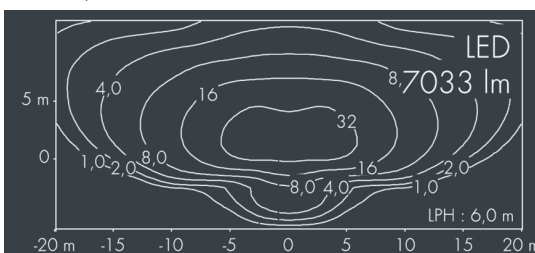

## Metaspot 3

8 243 247 089

68 W, 7033 lm, 2700 K warm white,  
Street Optic 60° / 142°

Customized solutions and modifications are possible: Special RAL, DB or NCS colours as polyester powder coat, luminaires in 2700 K and other colour temperatures and versions for high ambient temperature.

## Specification

Wattage	68 W	Beam angle (FWHM)	60° / 142°
Delivered lumens	103 lm/W	Housing colour	black RAL 7021
Light source	LED 2700 K	Power supply cable	Ø 6 – 13 mm
Color Rendering Index	CRI > 80	Protection type	IP65
Colour tolerance	3	Protection class	I
Lifetime ta 25° C	L80/B10 > 50.000 h	Impact resistance	IK08
Control gear	on / off	Windage area	0,055m <sup>2</sup>
Input voltage AC	220 – 240 V	Dimensions	Ø 200 mm, width 272 mm
Input voltage DC	220 – 240 V	Weight	5,00 kg
Voltage protection	2 kV L/N   4 kV L/PE	Max. ambient temperature ta	35°
Luminaires per B16A / C16A	10 / 16		

## Specification text

housing made of corrosion-resistant die-cast aluminum AlSi12, polyester powder coated by high-quality and UV-stabilized coating process, Colour: black RAL 7021, all exterior parts are stainless steel, tempered safety glass, anti-reflective coating from 1 side, dark screenprint, silicon gasket, tool-free twist closure, for installation on poles Ø 60 - 100 mm, tiltable base made of powder coated aluminum, 2 drilled holes Ø 9 mm, spacing 95 mm, 1 centre hole Ø 40 mm, tilt range: 90°, 360° adjustable, cable gland: M20, connecting terminal: 3 pole, PMMA lens, integral driver (AC/DC), CRI > 80, 3, service life L80/B10 > 50.000 h, Beam angle (FWHM): 60° / 142°, luminous flux: 7033 lm, wattage: 68 W, delivered lumens 103 lm/W, protection type IP65, protection class I, impact resistance IK08, windage area 0,055 m<sup>2</sup>, dimensions: Ø 200 mm, width 272 mm, weight 5 kg