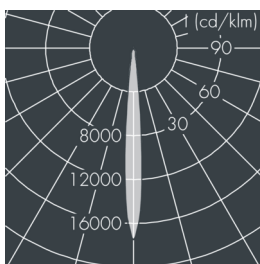

Metaspot 3

8 243 246 319

67 W, 5653 lm, 3000 K warm white, Zhaga 18, narrow beam 9°

Customized solutions and modifications are possible: Special RAL, DB or NCS colours as polyester powder coat, luminaires in 2700 K and other colour temperatures and versions for high ambient temperature.

Specification

Wattage	67 W	Beam angle (FWHM)	9°
Delivered lumens	84 lm/W	Housing colour	black RAL 7021
Light source	LED 3000 K	Power supply cable	Ø 6 – 13 mm
Color Rendering Index	CRI > 80	Protection type	IP65
Colour tolerance	3	Protection class	I
Lifetime ta 25° C	L80/B10 > 50.000 h	Impact resistance	IK08
Control gear	Zhaga 18	Windage area	0,055m ²
Input voltage AC	220 – 240 V	Dimensions	Ø 201 mm, width 272 mm
Input voltage DC	220 – 240 V	Weight	5,00 kg
Voltage protection	2 kV L/N 4 kV L/PE	Max. ambient temperature ta	35°
Luminaires per B16A / C16A	10 / 16		

Specification text

housing made of corrosion-resistant die-cast aluminum AlSi12, polyester powder coated by high-quality and UV-stabilized coating process, Colour: black RAL 7021, all exterior parts are stainless steel, tempered safety glass, anti-reflective coating from 1 side, dark screenprint, silicon gasket, tool-free twist closure, for installation on poles Ø 60 - 100 mm, tiltable base made of powder coated aluminum, 2 drilled holes Ø 9 mm, spacing 95 mm, 1 centre hole Ø 40 mm, tilt range: 90°, 360° adjustable, cable gland: M20, connecting terminal: 3 pole, light source completely shielded, high gloss aluminium reflector, integral driver (AC/DC), CRI > 80, 3, service life L80/B10 > 50.000 h, Beam angle (FWHM): 9°, luminous flux: 5653 lm, wattage: 67 W, delivered lumens 84 lm/W, protection type IP65, protection class I, impact resistance IK08, windage area 0,055 m², dimensions: Ø 201 mm, width 272 mm, weight 5 kg