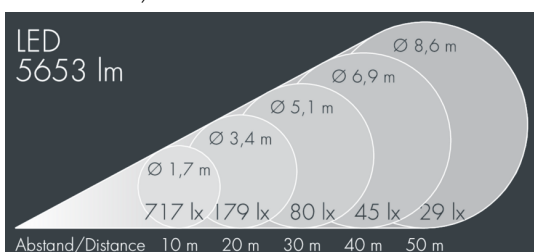

Metaspot 3

8 243 246 319

67 W, 5653 lm, 3000 K warm white, Zhaga 18, narrow beam 9°

Customized solutions and modifications are possible: Special RAL, DB or NCS colours as polyester powder coat, luminaires in 2700 K and other colour temperatures and versions for high ambient temperature.

Specification

Wattage	67 W	Beam angle (FWHM)	9°
Delivered lumens	84 lm/W	Housing colour	black RAL 7021
Light source	LED 3000 K	Power supply cable	Ø 6 – 13 mm
Color Rendering Index	CRI > 80	Protection type	IP65
Colour tolerance	3	Protection class	I
Lifetime ta 25° C	L80/B10 > 50.000 h	Impact resistance	IK08
Control gear	Zhaga 18	Windage area	0,055m ²
Input voltage AC	220 – 240 V	Dimensions	Ø 201 mm, width 272 mm
Input voltage DC	220 – 240 V	Weight	5,00 kg
Voltage protection	2 kV L/N 4 kV L/PE	Max. ambient temperature ta	35°
Luminaires per B16A / C16A	10 / 16		

Specification text

housing made of corrosion-resistant die-cast aluminum AlSi12, polyester powder coated by high-quality and UV-stabilized coating process, Colour: black RAL 7021, all exterior parts are stainless steel, tempered safety glass, anti-reflective coating from 1 side, dark screenprint, silicon gasket, tool-free twist closure, for installation on poles Ø 60 - 100 mm, tiltable base made of powder coated aluminum, 2 drilled holes Ø 9 mm, spacing 95 mm, 1 centre hole Ø 40 mm, tilt range: 90°, 360° adjustable, cable gland: M20, connecting terminal: 3 pole, light source completely shielded, high gloss aluminium reflector, integral driver (AC/DC), CRI > 80, 3, service life L80/B10 > 50.000 h, Beam angle (FWHM): 9°, luminous flux: 5653 lm, wattage: 67 W, delivered lumens 84 lm/W, protection type IP65, protection class I, impact resistance IK08, windage area 0,055 m², dimensions: Ø 201 mm, width 272 mm, weight 5 kg