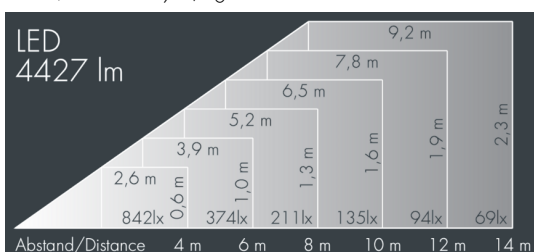

Metaspot 3

8 243 246 179

67 W, 4427 lm, 3000 K warm white, DALI, linear, rotatable 9° / 36°

Customized solutions and modifications are possible: Special RAL, DB or NCS colours as polyester powder coat, luminaires in 2700 K and other colour temperatures and versions for high ambient temperature.

Specification text

housing made of corrosion-resistant die-cast aluminum AlSi12, polyester powder coated by high-quality and UV-stabilized coating process, Colour: black RAL 7021, all exterior parts are stainless steel, tempered safety glass, anti-reflective coating from 1 side, silicon gasket, tool-free twist closure, for installation on poles \varnothing 60 - 100 mm, tiltable base made of powder coated aluminum, 2 drilled holes \varnothing 9 mm, spacing 95 mm, 1 centre hole \varnothing 40 mm, tilt range: 90°, 360° adjustable, cable gland: M20, connecting terminal: 5 pole, light source completely shielded, high gloss aluminium reflector, integral driver (AC/DC), CRI > 80, 3, service life L80/B10 > 50.000 h, Beam angle (FWHM): 9° / 36°, luminous flux: 4427 lm, wattage: 67 W, delivered lumens 66 lm/W, protection type IP65, protection class I, impact resistance IK08, windage area 0,055 m², dimensions: \varnothing 201 mm, width 272 mm, weight 5.4 kg

Specification

Wattage	67 W	Beam angle (FWHM)	9° / 36°
Delivered lumens	66 lm/W	Housing colour	black RAL 7021
Light source	LED 3000 K	Power supply cable	\varnothing 6 – 13 mm
Color Rendering Index	CRI > 80	Protection type	IP65
Colour tolerance	3	Protection class	I
Lifetime ta 25° C	L80/B10 > 50.000 h	Impact resistance	IK08
Control gear	DALI	Windage area	0,055m ²
Input voltage AC	220 – 240 V	Dimensions	\varnothing 201 mm, width 272 mm
Input voltage DC	220 – 240 V	Weight	5,40 kg
Voltage protection	2 kV L/N 4 kV L/PE	Max. ambient temperature ta	35°
Luminaires per B16A / C16A	10 / 16		