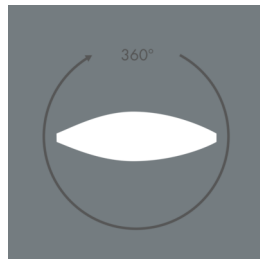

Metaspot 3

8 243 246 179

67 W, 4427 lm, 3000 K warm white, DALI, linear, rotatable 9° / 36°

Customized solutions and modifications are possible: Special RAL, DB or NCS colours as polyester powder coat, luminaires in 2700 K and other colour temperatures and versions for high ambient temperature.

Specification text

housing made of corrosion-resistant die-cast aluminum AlSi12, polyester powder coated by high-quality and UV-stabilized coating process, Colour: black RAL 7021, all exterior parts are stainless steel, tempered safety glass, anti-reflective coating from 1 side, silicon gasket, tool-free twist closure, for installation on poles \varnothing 60 - 100 mm, tiltable base made of powder coated aluminum, 2 drilled holes \varnothing 9 mm, spacing 95 mm, 1 centre hole \varnothing 40 mm, tilt range: 90°, 360° adjustable, cable gland: M20, connecting terminal: 5 pole, light source completely shielded, high gloss aluminium reflector, integral driver (AC/DC), CRI > 80, 3, service life L80/B10 > 50.000 h, Beam angle (FWHM): 9° / 36°, luminous flux: 4427 lm, wattage: 67 W, delivered lumens 66 lm/W, protection type IP65, protection class I, impact resistance IK08, windage area 0,055 m², dimensions: \varnothing 201 mm, width 272 mm, weight 5.4 kg

Specification

Wattage	67 W	Beam angle (FWHM)	9° / 36°
Delivered lumens	66 lm/W	Housing colour	black RAL 7021
Light source	LED 3000 K	Power supply cable	\varnothing 6 – 13 mm
Color Rendering Index	CRI > 80	Protection type	IP65
Colour tolerance	3	Protection class	I
Lifetime ta 25° C	L80/B10 > 50.000 h	Impact resistance	IK08
Control gear	DALI	Windage area	0,055m ²
Input voltage AC	220 – 240 V	Dimensions	\varnothing 201 mm, width 272 mm
Input voltage DC	220 – 240 V	Weight	5,40 kg
Voltage protection	2 kV L/N 4 kV L/PE	Max. ambient temperature ta	35°
Luminaires per B16A / C16A	10 / 16		