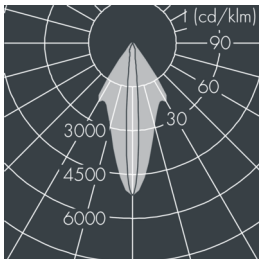

Metaspot 3

8 243 246 179

67 W, 4427 lm, 3000 K warm white, DALI, linear, rotatable 9° / 36°

Customized solutions and modifications are possible: Special RAL, DB or NCS colours as polyester powder coat, luminaires in 2700 K and other colour temperatures and versions for high ambient temperature.

Specification text

housing made of corrosion-resistant die-cast aluminum AlSi12, polyester powder coated by high-quality and UV-stabilized coating process, Colour: black RAL 7021, all exterior parts are stainless steel, tempered safety glass, anti-reflective coating from 1 side, silicon gasket, tool-free twist closure, for installation on poles \varnothing 60 - 100 mm, tiltable base made of powder coated aluminum, 2 drilled holes \varnothing 9 mm, spacing 95 mm, 1 centre hole \varnothing 40 mm, tilt range: 90°, 360° adjustable, cable gland: M20, connecting terminal: 5 pole, light source completely shielded, high gloss aluminium reflector, integral driver (AC/DC), CRI > 80, 3, service life L80/B10 > 50.000 h, Beam angle (FWHM): 9° / 36°, luminous flux: 4427 lm, wattage: 67 W, delivered lumens 66 lm/W, protection type IP65, protection class I, impact resistance IK08, windage area 0,055 m², dimensions: \varnothing 201 mm, width 272 mm, weight 5.4 kg

Specification

Wattage	67 W	Beam angle (FWHM)	9° / 36°
Delivered lumens	66 lm/W	Housing colour	black RAL 7021
Light source	LED 3000 K	Power supply cable	\varnothing 6 – 13 mm
Color Rendering Index	CRI > 80	Protection type	IP65
Colour tolerance	3	Protection class	I
Lifetime ta 25° C	L80/B10 > 50.000 h	Impact resistance	IK08
Control gear	DALI	Windage area	0,055m ²
Input voltage AC	220 – 240 V	Dimensions	\varnothing 201 mm, width 272 mm
Input voltage DC	220 – 240 V	Weight	5,40 kg
Voltage protection	2 kV L/N 4 kV L/PE	Max. ambient temperature ta	35°
Luminaires per B16A / C16A	10 / 16		