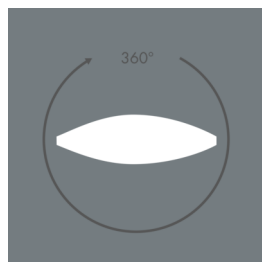

Metaspot 3

8 243 246 079

67 W, 4427 lm, 3000 K warm white,
linear, rotatable 9° / 36°

Customized solutions and modifications are possible: Special RAL, DB or NCS colours as polyester powder coat, luminaires in 2700 K and other colour temperatures and versions for high ambient temperature.

Specification text

housing made of corrosion-resistant die-cast aluminum AlSi12, polyester powder coated by high-quality and UV-stabilized coating process, Colour: black RAL 7021, all exterior parts are stainless steel, tempered safety glass, anti-reflective coating from 1 side, silicon gasket, tool-free twist closure, for installation on poles \varnothing 60 - 100 mm, tiltable base made of powder coated aluminum, 2 drilled holes \varnothing 9 mm, spacing 95 mm, 1 centre hole \varnothing 40 mm, tilt range: 90°, 360° adjustable, cable gland: M20, connecting terminal: 3 pole, light source completely shielded, high gloss aluminium reflector, integral driver (AC/DC), CRI > 80, 3, service life L80/B10 > 50.000 h, Beam angle (FWHM): 9° / 36°, luminous flux: 4427 lm, wattage: 67 W, delivered lumens 66 lm/W, protection type IP65, protection class I, impact resistance IK08, windage area 0,055 m², dimensions: \varnothing 201 mm, width 272 mm, weight 5.4 kg

Wattage	67 W	Beam angle (FWHM)	9° / 36°
Delivered lumens	66 lm/W	Housing colour	black RAL 7021
Light source	LED 3000 K	Power supply cable	\varnothing 6 – 13 mm
Color Rendering Index	CRI > 80	Protection type	IP65
Colour tolerance	3	Protection class	I
Lifetime ta 25° C	L80/B10 > 50.000 h	Impact resistance	IK08
Control gear	on / off	Windage area	0,055m ²
Input voltage AC	220 – 240 V	Dimensions	\varnothing 201 mm, width 272 mm
Input voltage DC	220 – 240 V	Weight	5,40 kg
Voltage protection	2 kV L/N 4 kV L/PE	Max. ambient temperature ta	35°
Luminaires per B16A / C16A	10 / 16		