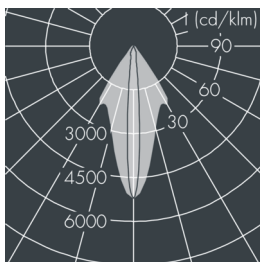

Metaspot 3

8 243 246 079

67 W, 4427 lm, 3000 K warm white,
linear, rotatable 9° / 36°

Customized solutions and modifications are possible: Special RAL, DB or NCS colours as polyester powder coat, luminaires in 2700 K and other colour temperatures and versions for high ambient temperature.

Specification text

housing made of corrosion-resistant die-cast aluminum AlSi12, polyester powder coated by high-quality and UV-stabilized coating process, Colour: black RAL 7021, all exterior parts are stainless steel, tempered safety glass, anti-reflective coating from 1 side, silicon gasket, tool-free twist closure, for installation on poles \varnothing 60 - 100 mm, tiltable base made of powder coated aluminum, 2 drilled holes \varnothing 9 mm, spacing 95 mm, 1 centre hole \varnothing 40 mm, tilt range: 90°, 360° adjustable, cable gland: M20, connecting terminal: 3 pole, light source completely shielded, high gloss aluminium reflector, integral driver (AC/DC), CRI > 80, 3, service life L80/B10 > 50.000 h, Beam angle (FWHM): 9° / 36°, luminous flux: 4427 lm, wattage: 67 W, delivered lumens 66 lm/W, protection type IP65, protection class I, impact resistance IK08, windage area 0,055 m², dimensions: \varnothing 201 mm, width 272 mm, weight 5.4 kg

Wattage	67 W	Beam angle (FWHM)	9° / 36°
Delivered lumens	66 lm/W	Housing colour	black RAL 7021
Light source	LED 3000 K	Power supply cable	\varnothing 6 – 13 mm
Color Rendering Index	CRI > 80	Protection type	IP65
Colour tolerance	3	Protection class	I
Lifetime ta 25° C	L80/B10 > 50.000 h	Impact resistance	IK08
Control gear	on / off	Windage area	0,055m ²
Input voltage AC	220 – 240 V	Dimensions	\varnothing 201 mm, width 272 mm
Input voltage DC	220 – 240 V	Weight	5,40 kg
Voltage protection	2 kV L/N 4 kV L/PE	Max. ambient temperature ta	35°
Luminaires per B16A / C16A	10 / 16		