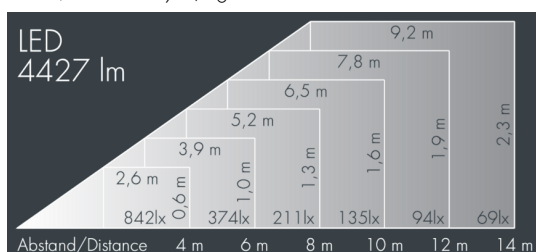

Metaspot 3

8 243 246 079

67 W, 4427 lm, 3000 K warm white,
linear, rotatable 9° / 36°

Customized solutions and modifications are possible: Special RAL, DB or NCS colours as polyester powder coat, luminaires in 2700 K and other colour temperatures and versions for high ambient temperature.

Specification text

housing made of corrosion-resistant die-cast aluminum AlSi12, polyester powder coated by high-quality and UV-stabilized coating process, Colour: black RAL 7021, all exterior parts are stainless steel, tempered safety glass, anti-reflective coating from 1 side, silicon gasket, tool-free twist closure, for installation on poles \varnothing 60 - 100 mm, tiltable base made of powder coated aluminum, 2 drilled holes \varnothing 9 mm, spacing 95 mm, 1 centre hole \varnothing 40 mm, tilt range: 90°, 360° adjustable, cable gland: M20, connecting terminal: 3 pole, light source completely shielded, high gloss aluminium reflector, integral driver (AC/DC), CRI > 80, 3, service life L80/B10 > 50.000 h, Beam angle (FWHM): 9° / 36°, luminous flux: 4427 lm, wattage: 67 W, delivered lumens 66 lm/W, protection type IP65, protection class I, impact resistance IK08, windage area 0,055 m², dimensions: \varnothing 201 mm, width 272 mm, weight 5.4 kg

Wattage	67 W	Beam angle (FWHM)	9° / 36°
Delivered lumens	66 lm/W	Housing colour	black RAL 7021
Light source	LED 3000 K	Power supply cable	\varnothing 6 – 13 mm
Color Rendering Index	CRI > 80	Protection type	IP65
Colour tolerance	3	Protection class	I
Lifetime ta 25° C	L80/B10 > 50.000 h	Impact resistance	IK08
Control gear	on / off	Windage area	0,055m ²
Input voltage AC	220 – 240 V	Dimensions	\varnothing 201 mm, width 272 mm
Input voltage DC	220 – 240 V	Weight	5,40 kg
Voltage protection	2 kV L/N 4 kV L/PE	Max. ambient temperature ta	35°
Luminaires per B16A / C16A	10 / 16		