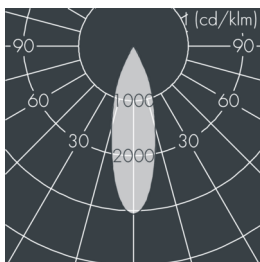

Metaspot 2

8 242 267 149

35 W, 3364 lm, 2700 K warm white, DALI, medium wide beam 30°

Customized solutions and modifications are possible: Special RAL, DB or NCS colours as polyester powder coat, luminaires in 2700 K and other colour temperatures and versions for high ambient temperature.

Specification text

housing made of corrosion-resistant die-cast aluminum AlSi12, polyester powder coated by high-quality and UV-stabilized coating process, Colour: white RAL 9002, all exterior parts are stainless steel, tempered safety glass, anti-reflective coating from 1 side, dark screenprint, silicon gasket, tool-free twist closure, for installation on poles \varnothing 60 - 100 mm, tiltable base made of powder coated aluminum, 2 drilled holes \varnothing 9 mm, spacing 95 mm, 1 centre hole \varnothing 40 mm, tilt range: 90°, 360° adjustable, cable gland: M20, connecting terminal: 5 pole, light source completely shielded, high gloss aluminium reflector, integral driver (AC/DC), CRI > 80, 3, service life L90/B10 > 50.000 h, Beam angle (FWHM): 30°, luminous flux: 3364 lm, wattage: 35 W, delivered lumens 96 lm/W, protection type IP65, protection class I, impact resistance IK08, windage area 0,042 m², dimensions: \varnothing 176 mm, width 244 mm, weight 3.6 kg

Wattage	35 W	Beam angle (FWHM)	30°
Delivered lumens	96 lm/W	Housing colour	white RAL 9002
Light source	LED 2700 K	Power supply cable	\varnothing 6 – 13 mm
Color Rendering Index	CRI > 80	Protection type	IP65
Colour tolerance	3	Protection class	I
Lifetime ta 25° C	L90/B10 > 50.000 h	Impact resistance	IK08
Control gear	DALI	Windage area	0,042m ²
Input voltage AC	220 – 240 V	Dimensions	\varnothing 176 mm, width 244 mm
Input voltage DC	220 – 240 V	Weight	3,60 kg
Voltage protection	6 kV L/N 10 kV L/PE	Max. ambient temperature ta	45°
Luminaires per B16A / C16A	16 / 33		