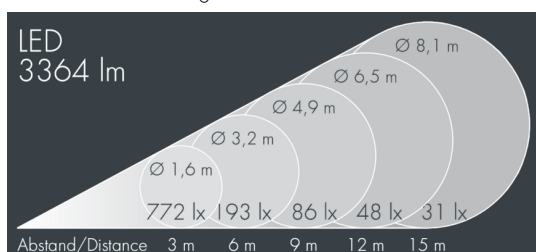

Metaspot 2

8 242 267 149

35 W, 3364 lm, 2700 K warm white, DALI, medium wide beam 30°

Customized solutions and modifications are possible: Special RAL, DB or NCS colours as polyester powder coat, luminaires in 2700 K and other colour temperatures and versions for high ambient temperature.

Specification text

housing made of corrosion-resistant die-cast aluminum AlSi12, polyester powder coated by high-quality and UV-stabilized coating process, Colour: white RAL 9002, all exterior parts are stainless steel, tempered safety glass, anti-reflective coating from 1 side, dark screenprint, silicon gasket, tool-free twist closure, for installation on poles \varnothing 60 - 100 mm, tiltable base made of powder coated aluminum, 2 drilled holes \varnothing 9 mm, spacing 95 mm, 1 centre hole \varnothing 40 mm, tilt range: 90°, 360° adjustable, cable gland: M20, connecting terminal: 5 pole, light source completely shielded, high gloss aluminium reflector, integral driver (AC/DC), CRI > 80, 3, service life L90/B10 > 50.000 h, Beam angle (FWHM): 30°, luminous flux: 3364 lm, wattage: 35 W, delivered lumens 96 lm/W, protection type IP65, protection class I, impact resistance IK08, windage area 0,042 m², dimensions: \varnothing 176 mm, width 244 mm, weight 3.6 kg

Wattage	35 W	Beam angle (FWHM)	30°
Delivered lumens	96 lm/W	Housing colour	white RAL 9002
Light source	LED 2700 K	Power supply cable	\varnothing 6 – 13 mm
Color Rendering Index	CRI > 80	Protection type	IP65
Colour tolerance	3	Protection class	I
Lifetime ta 25° C	L90/B10 > 50.000 h	Impact resistance	IK08
Control gear	DALI	Windage area	0,042m ²
Input voltage AC	220 – 240 V	Dimensions	\varnothing 176 mm, width 244 mm
Input voltage DC	220 – 240 V	Weight	3,60 kg
Voltage protection	6 kV L/N 10 kV L/PE	Max. ambient temperature ta	45°
Luminaires per B16A / C16A	16 / 33		