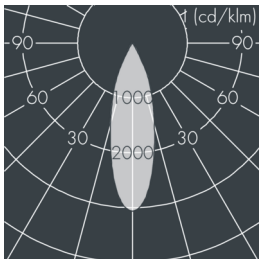

Metaspot 2

8 242 266 049

35 W, 3519 lm, 3000 K warm white,
medium wide beam 30°

Customized solutions and modifications are possible: Special RAL, DB or NCS colours as polyester powder coat, luminaires in 2700 K and other colour temperatures and versions for high ambient temperature.

Specification text

housing made of corrosion-resistant die-cast aluminum AlSi12, polyester powder coated by high-quality and UV-stabilized coating process, Colour: white RAL 9002, all exterior parts are stainless steel, tempered safety glass, anti-reflective coating from 1 side, dark screenprint, silicon gasket, tool-free twist closure, for installation on poles Ø 60 - 100 mm, tiltable base made of powder coated aluminum, 2 drilled holes Ø 9 mm, spacing 95 mm, 1 centre hole Ø 40 mm, tilt range: 90°, 360° adjustable, cable gland: M20, connecting terminal: 3 pole, light source completely shielded, high gloss aluminium reflector, integral driver (AC/DC), CRI > 80, 3, service life L90/B10 > 50.000 h, Beam angle (FWHM): 30°, luminous flux: 3519 lm, wattage: 35 W, delivered lumens 101 lm/W, protection type IP65, protection class I, impact resistance IK08, windage area 0,042 m², dimensions: Ø 176 mm, width 245 mm, weight 3,6 kg

Specification

Wattage	35 W	Beam angle (FWHM)	30°
Delivered lumens	101 lm/W	Housing colour	white RAL 9002
Light source	LED 3000 K	Power supply cable	Ø 6 – 13 mm
Color Rendering Index	CRI > 80	Protection type	IP65
Colour tolerance	3	Protection class	I
Lifetime ta 25° C	L90/B10 > 50.000 h	Impact resistance	IK08
Control gear	on / off	Windage area	0,042m ²
Input voltage AC	220 – 240 V	Dimensions	Ø 176 mm, width 245 mm
Input voltage DC	220 – 240 V	Weight	3,60 kg
Voltage protection	6 kV L/N 10 kV L/PE	Max. ambient temperature ta	45°
Luminaires per B16A / C16A	20 / 33		