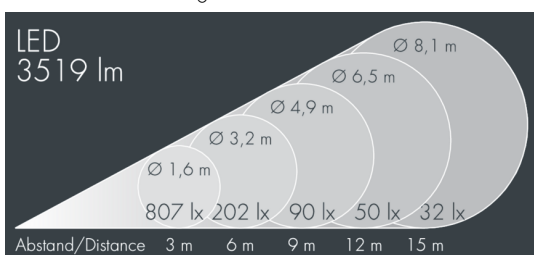

Metaspot 2

8 242 266 049

35 W, 3519 lm, 3000 K warm white,
medium wide beam 30°

Customized solutions and modifications are possible: Special RAL, DB or NCS colours as polyester powder coat, luminaires in 2700 K and other colour temperatures and versions for high ambient temperature.

Specification text

housing made of corrosion-resistant die-cast aluminum AlSi12, polyester powder coated by high-quality and UV-stabilized coating process, Colour: white RAL 9002, all exterior parts are stainless steel, tempered safety glass, anti-reflective coating from 1 side, dark screenprint, silicon gasket, tool-free twist closure, for installation on poles Ø 60 - 100 mm, tiltable base made of powder coated aluminum, 2 drilled holes Ø 9 mm, spacing 95 mm, 1 centre hole Ø 40 mm, tilt range: 90°, 360° adjustable, cable gland: M20, connecting terminal: 3 pole, light source completely shielded, high gloss aluminium reflector, integral driver (AC/DC), CRI > 80, 3, service life L90/B10 > 50.000 h, Beam angle (FWHM): 30°, luminous flux: 3519 lm, wattage: 35 W, delivered lumens 101 lm/W, protection type IP65, protection class I, impact resistance IK08, windage area 0,042 m², dimensions: Ø 176 mm, width 245 mm, weight 3,6 kg

Specification

Wattage	35 W	Beam angle (FWHM)	30°
Delivered lumens	101 lm/W	Housing colour	white RAL 9002
Light source	LED 3000 K	Power supply cable	Ø 6 – 13 mm
Color Rendering Index	CRI > 80	Protection type	IP65
Colour tolerance	3	Protection class	I
Lifetime ta 25° C	L90/B10 > 50.000 h	Impact resistance	IK08
Control gear	on / off	Windage area	0,042m ²
Input voltage AC	220 – 240 V	Dimensions	Ø 176 mm, width 245 mm
Input voltage DC	220 – 240 V	Weight	3,60 kg
Voltage protection	6 kV L/N 10 kV L/PE	Max. ambient temperature ta	45°
Luminaires per B16A / C16A	20 / 33		