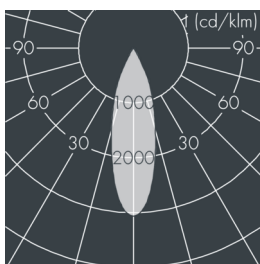

Metaspot 2

8 242 246 049

35 W, 3519 lm, 3000 K warm white,
medium wide beam 30°

Customized solutions and modifications are possible: Special RAL, DB or NCS colours as polyester powder coat, luminaires in 2700 K and other colour temperatures and versions for high ambient temperature.

Specification text

housing made of corrosion-resistant die-cast aluminum AlSi12, polyester powder coated by high-quality and UV-stabilized coating process, Colour: black RAL 7021, all exterior parts are stainless steel, tempered safety glass, anti-reflective coating from 1 side, dark screenprint, silicon gasket, tool-free twist closure, for installation on poles Ø 60 - 100 mm, tiltable base made of powder coated aluminum, 2 drilled holes Ø 9 mm, spacing 95 mm, 1 centre hole Ø 40 mm, tilt range: 90°, 360° adjustable, cable gland: M20, connecting terminal: 3 pole, light source completely shielded, high gloss aluminium reflector, integral driver (AC/DC), CRI > 80, 3, service life L90/B10 > 50.000 h, Beam angle (FWHM): 30°, luminous flux: 3519 lm, wattage: 35 W, delivered lumens 101 lm/W, protection type IP65, protection class I, impact resistance IK08, windage area 0,042 m², dimensions: Ø 176 mm, width 245 mm, weight 3,6 kg

Wattage	35 W	Beam angle (FWHM)	30°
Delivered lumens	101 lm/W	Housing colour	black RAL 7021
Light source	LED 3000 K	Power supply cable	Ø 6 – 13 mm
Color Rendering Index	CRI > 80	Protection type	IP65
Colour tolerance	3	Protection class	I
Lifetime ta 25° C	L90/B10 > 50.000 h	Impact resistance	IK08
Control gear	on / off	Windage area	0,042m ²
Input voltage AC	220 – 240 V	Dimensions	Ø 176 mm, width 245 mm
Input voltage DC	220 – 240 V	Weight	3,60 kg
Voltage protection	6 kV L/N 10 kV L/PE	Max. ambient temperature ta	45°
Luminaires per B16A / C16A	20 / 33		