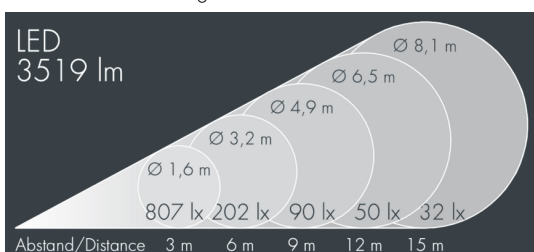

Metaspot 2

8 242 246 049

35 W, 3519 lm, 3000 K warm white,
medium wide beam 30°

Customized solutions and modifications are possible: Special RAL, DB or NCS colours as polyester powder coat, luminaires in 2700 K and other colour temperatures and versions for high ambient temperature.

Specification text

housing made of corrosion-resistant die-cast aluminum AlSi12, polyester powder coated by high-quality and UV-stabilized coating process, Colour: black RAL 7021, all exterior parts are stainless steel, tempered safety glass, anti-reflective coating from 1 side, dark screenprint, silicon gasket, tool-free twist closure, for installation on poles Ø 60 - 100 mm, tiltable base made of powder coated aluminum, 2 drilled holes Ø 9 mm, spacing 95 mm, 1 centre hole Ø 40 mm, tilt range: 90°, 360° adjustable, cable gland: M20, connecting terminal: 3 pole, light source completely shielded, high gloss aluminium reflector, integral driver (AC/DC), CRI > 80, 3, service life L90/B10 > 50.000 h, Beam angle (FWHM): 30°, luminous flux: 3519 lm, wattage: 35 W, delivered lumens 101 lm/W, protection type IP65, protection class I, impact resistance IK08, windage area 0,042 m², dimensions: Ø 176 mm, width 245 mm, weight 3,6 kg

Wattage	35 W	Beam angle (FWHM)	30°
Delivered lumens	101 lm/W	Housing colour	black RAL 7021
Light source	LED 3000 K	Power supply cable	Ø 6 – 13 mm
Color Rendering Index	CRI > 80	Protection type	IP65
Colour tolerance	3	Protection class	I
Lifetime ta 25° C	L90/B10 > 50.000 h	Impact resistance	IK08
Control gear	on / off	Windage area	0,042m ²
Input voltage AC	220 – 240 V	Dimensions	Ø 176 mm, width 245 mm
Input voltage DC	220 – 240 V	Weight	3,60 kg
Voltage protection	6 kV L/N 10 kV L/PE	Max. ambient temperature ta	45°
Luminaires per B16A / C16A	20 / 33		