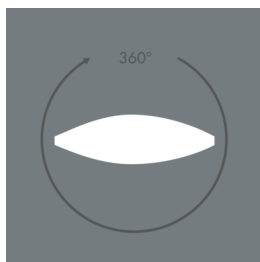

Metaspot 1

8 241 246 079

15 W, 1011 lm, 3000 K warm white,
linear, rotatable 36° / 9°

Customized solutions and modifications are possible: Special RAL, DB or NCS colours as polyester powder coat, luminaires in 2700 K and other colour temperatures and versions for high ambient temperature.

Specification text

housing made of corrosion-resistant die-cast aluminum AlSi12, polyester powder coated by high-quality and UV-stabilized coating process, Colour: black RAL 7021, all exterior parts are stainless steel, tempered safety glass, anti-reflective coating from 1 side, silicon gasket, tool-free twist closure, for installation on poles Ø 60 - 100 mm, tiltable base made of powder coated aluminum, 2 drilled holes Ø 9 mm, spacing 95 mm, 1 centre hole Ø 40 mm, tilt range: 90°, 360° adjustable, cable gland: M20, connecting terminal: 3 pole, light source completely shielded, high gloss aluminium reflector, integral driver (AC/DC), CRI > 80, 3, service life L80/B10 > 50.000 h, Beam angle (FWHM): 36° / 9°, luminous flux: 1011 lm, wattage: 15 W, delivered lumens 67 lm/W, protection type IP65, protection class I, impact resistance IK08, windage area 0,026 m², dimensions: Ø 124 mm, width 180 mm, weight 2.3 kg

Wattage	15 W	Beam angle (FWHM)	36° / 9°
Delivered lumens	67 lm/W	Housing colour	black RAL 7021
Light source	LED 3000 K	Power supply cable	Ø 6 – 13 mm
Color Rendering Index	CRI > 80	Protection type	IP65
Colour tolerance	3	Protection class	I
Lifetime ta 25° C	L80/B10 > 50.000 h	Impact resistance	IK08
Control gear	on / off	Windage area	0,026m²
Input voltage AC	220 – 240 V	Dimensions	Ø 124 mm, width 180 mm
Input voltage DC	220 – 240 V	Weight	2,30 kg
Voltage protection	2 kV L/N 4 kV L/PE	Max. ambient temperature ta	40°
Luminaires per B16A / C16A	50 / 85		