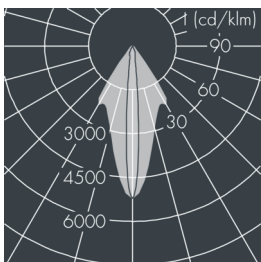

Metaspot 1

8 241 246 079

15 W, 1011 lm, 3000 K warm white,
linear, rotatable 36° / 9°

Customized solutions and modifications are possible: Special RAL, DB or NCS colours as polyester powder coat, luminaires in 2700 K and other colour temperatures and versions for high ambient temperature.

Specification text

housing made of corrosion-resistant die-cast aluminum AlSi12, polyester powder coated by high-quality and UV-stabilized coating process, Colour: black RAL 7021, all exterior parts are stainless steel, tempered safety glass, anti-reflective coating from 1 side, silicon gasket, tool-free twist closure, for installation on poles Ø 60 - 100 mm, tiltable base made of powder coated aluminum, 2 drilled holes Ø 9 mm, spacing 95 mm, 1 centre hole Ø 40 mm, tilt range: 90°, 360° adjustable, cable gland: M20, connecting terminal: 3 pole, light source completely shielded, high gloss aluminium reflector, integral driver (AC/DC), CRI > 80, 3, service life L80/B10 > 50.000 h, Beam angle (FWHM): 36° / 9°, luminous flux: 1011 lm, wattage: 15 W, delivered lumens 67 lm/W, protection type IP65, protection class I, impact resistance IK08, windage area 0,026 m², dimensions: Ø 124 mm, width 180 mm, weight 2.3 kg

Wattage	15 W	Beam angle (FWHM)	36° / 9°
Delivered lumens	67 lm/W	Housing colour	black RAL 7021
Light source	LED 3000 K	Power supply cable	Ø 6 – 13 mm
Color Rendering Index	CRI > 80	Protection type	IP65
Colour tolerance	3	Protection class	I
Lifetime ta 25° C	L80/B10 > 50.000 h	Impact resistance	IK08
Control gear	on / off	Windage area	0,026m²
Input voltage AC	220 – 240 V	Dimensions	Ø 124 mm, width 180 mm
Input voltage DC	220 – 240 V	Weight	2,30 kg
Voltage protection	2 kV L/N 4 kV L/PE	Max. ambient temperature ta	40°
Luminaires per B16A / C16A	50 / 85		