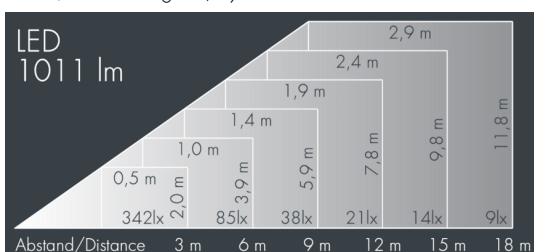

Metaspot 1

8 241 246 079

15 W, 1011 lm, 3000 K warm white,
linear, rotatable 36° / 9°

Customized solutions and modifications are possible: Special RAL, DB or NCS colours as polyester powder coat, luminaires in 2700 K and other colour temperatures and versions for high ambient temperature.

Specification text

housing made of corrosion-resistant die-cast aluminum AlSi12, polyester powder coated by high-quality and UV-stabilized coating process, Colour: black RAL 7021, all exterior parts are stainless steel, tempered safety glass, anti-reflective coating from 1 side, silicon gasket, tool-free twist closure, for installation on poles Ø 60 - 100 mm, tiltable base made of powder coated aluminum, 2 drilled holes Ø 9 mm, spacing 95 mm, 1 centre hole Ø 40 mm, tilt range: 90°, 360° adjustable, cable gland: M20, connecting terminal: 3 pole, light source completely shielded, high gloss aluminium reflector, integral driver (AC/DC), CRI > 80, 3, service life L80/B10 > 50.000 h, Beam angle (FWHM): 36° / 9°, luminous flux: 1011 lm, wattage: 15 W, delivered lumens 67 lm/W, protection type IP65, protection class I, impact resistance IK08, windage area 0,026 m², dimensions: Ø 124 mm, width 180 mm, weight 2.3 kg

Wattage	15 W	Beam angle (FWHM)	36° / 9°
Delivered lumens	67 lm/W	Housing colour	black RAL 7021
Light source	LED 3000 K	Power supply cable	Ø 6 – 13 mm
Color Rendering Index	CRI > 80	Protection type	IP65
Colour tolerance	3	Protection class	I
Lifetime ta 25° C	L80/B10 > 50.000 h	Impact resistance	IK08
Control gear	on / off	Windage area	0,026m²
Input voltage AC	220 – 240 V	Dimensions	Ø 124 mm, width 180 mm
Input voltage DC	220 – 240 V	Weight	2,30 kg
Voltage protection	2 kV L/N 4 kV L/PE	Max. ambient temperature ta	40°
Luminaires per B16A / C16A	50 / 85		