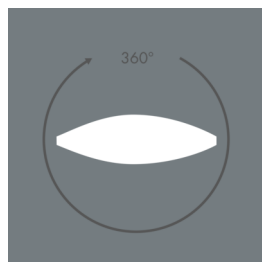

Metaspot 3

8 243 267 079

67 W, 4197 lm, 2700 K warm white,
linear, rotatable 9° / 36°

Customized solutions and modifications are possible: Special RAL, DB or NCS colours as polyester powder coat, luminaires in 2700 K and other colour temperatures and versions for high ambient temperature.

Specification text

housing made of corrosion-resistant die-cast aluminum AlSi12, polyester powder coated by high-quality and UV-stabilized coating process, Colour: white RAL 9002, all exterior parts are stainless steel, tempered safety glass, anti-reflective coating from 1 side, silicon gasket, tool-free twist closure, for installation on poles \varnothing 60 - 100 mm, tiltable base made of powder coated aluminum, 2 drilled holes \varnothing 9 mm, spacing 95 mm, 1 centre hole \varnothing 40 mm, tilt range: 90°, 360° adjustable, cable gland: M20, connecting terminal: 3 pole, light source completely shielded, high gloss aluminium reflector, integral driver (AC/DC), CRI > 80, 3, service life L80/B10 > 50.000 h, Beam angle (FWHM): 9° / 36°, luminous flux: 4197 lm, wattage: 67 W, delivered lumens 63 lm/W, protection type IP65, protection class I, impact resistance IK08, windage area 0,055 m², dimensions: \varnothing 201 mm, width 272 mm, weight 5.4 kg

Specification

Wattage	67 W	Beam angle (FWHM)	9° / 36°
Delivered lumens	63 lm/W	Housing colour	white RAL 9002
Light source	LED 2700 K	Power supply cable	\varnothing 6 – 13 mm
Color Rendering Index	CRI > 80	Protection type	IP65
Colour tolerance	3	Protection class	I
Lifetime ta 25° C	L80/B10 > 50.000 h	Impact resistance	IK08
Control gear	on / off	Windage area	0,055m ²
Input voltage AC	220 – 240 V	Dimensions	\varnothing 201 mm, width 272 mm
Input voltage DC	220 – 240 V	Weight	5,40 kg
Voltage protection	2 kV L/N 4 kV L/PE	Max. ambient temperature ta	35°
Luminaires per B16A / C16A	10 / 16		