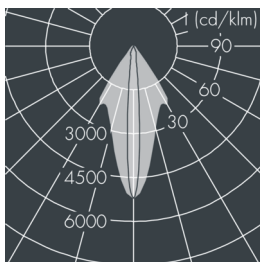

Metaspot 3

8 243 267 079

67 W, 4197 lm, 2700 K warm white,
linear, rotatable 9° / 36°

Customized solutions and modifications are possible: Special RAL, DB or NCS colours as polyester powder coat, luminaires in 2700 K and other colour temperatures and versions for high ambient temperature.

Specification text

housing made of corrosion-resistant die-cast aluminum AlSi12, polyester powder coated by high-quality and UV-stabilized coating process, Colour: white RAL 9002, all exterior parts are stainless steel, tempered safety glass, anti-reflective coating from 1 side, silicon gasket, tool-free twist closure, for installation on poles \varnothing 60 - 100 mm, tiltable base made of powder coated aluminum, 2 drilled holes \varnothing 9 mm, spacing 95 mm, 1 centre hole \varnothing 40 mm, tilt range: 90°, 360° adjustable, cable gland: M20, connecting terminal: 3 pole, light source completely shielded, high gloss aluminium reflector, integral driver (AC/DC), CRI > 80, 3, service life L80/B10 > 50.000 h, Beam angle (FWHM): 9° / 36°, luminous flux: 4197 lm, wattage: 67 W, delivered lumens 63 lm/W, protection type IP65, protection class I, impact resistance IK08, windage area 0,055 m², dimensions: \varnothing 201 mm, width 272 mm, weight 5.4 kg

Specification

Wattage	67 W	Beam angle (FWHM)	9° / 36°
Delivered lumens	63 lm/W	Housing colour	white RAL 9002
Light source	LED 2700 K	Power supply cable	\varnothing 6 – 13 mm
Color Rendering Index	CRI > 80	Protection type	IP65
Colour tolerance	3	Protection class	I
Lifetime ta 25° C	L80/B10 > 50.000 h	Impact resistance	IK08
Control gear	on / off	Windage area	0,055m ²
Input voltage AC	220 – 240 V	Dimensions	\varnothing 201 mm, width 272 mm
Input voltage DC	220 – 240 V	Weight	5,40 kg
Voltage protection	2 kV L/N 4 kV L/PE	Max. ambient temperature ta	35°
Luminaires per B16A / C16A	10 / 16		