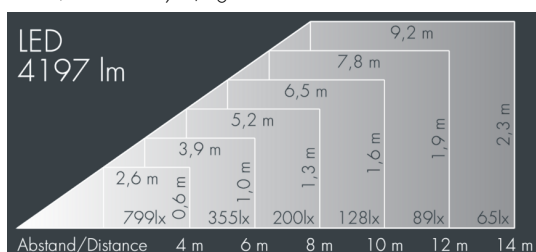

Metaspot 3

8 243 267 079

67 W, 4197 lm, 2700 K warm white,
linear, rotatable 9° / 36°

Customized solutions and modifications are possible: Special RAL, DB or NCS colours as polyester powder coat, luminaires in 2700 K and other colour temperatures and versions for high ambient temperature.

Specification text

housing made of corrosion-resistant die-cast aluminum AlSi12, polyester powder coated by high-quality and UV-stabilized coating process, Colour: white RAL 9002, all exterior parts are stainless steel, tempered safety glass, anti-reflective coating from 1 side, silicon gasket, tool-free twist closure, for installation on poles \varnothing 60 - 100 mm, tiltable base made of powder coated aluminum, 2 drilled holes \varnothing 9 mm, spacing 95 mm, 1 centre hole \varnothing 40 mm, tilt range: 90°, 360° adjustable, cable gland: M20, connecting terminal: 3 pole, light source completely shielded, high gloss aluminium reflector, integral driver (AC/DC), CRI > 80, 3, service life L80/B10 > 50.000 h, Beam angle (FWHM): 9° / 36°, luminous flux: 4197 lm, wattage: 67 W, delivered lumens 63 lm/W, protection type IP65, protection class I, impact resistance IK08, windage area 0,055 m², dimensions: \varnothing 201 mm, width 272 mm, weight 5.4 kg

Specification

Wattage	67 W	Beam angle (FWHM)	9° / 36°
Delivered lumens	63 lm/W	Housing colour	white RAL 9002
Light source	LED 2700 K	Power supply cable	\varnothing 6 – 13 mm
Color Rendering Index	CRI > 80	Protection type	IP65
Colour tolerance	3	Protection class	I
Lifetime ta 25° C	L80/B10 > 50.000 h	Impact resistance	IK08
Control gear	on / off	Windage area	0,055m ²
Input voltage AC	220 – 240 V	Dimensions	\varnothing 201 mm, width 272 mm
Input voltage DC	220 – 240 V	Weight	5,40 kg
Voltage protection	2 kV L/N 4 kV L/PE	Max. ambient temperature ta	35°
Luminaires per B16A / C16A	10 / 16		