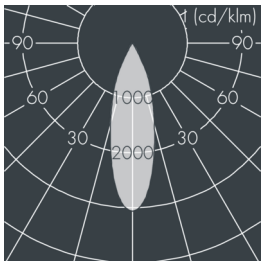

Metaspot 2

8 242 267 049

35 W, 3364 lm, 2700 K warm white,
medium wide beam 30°

Customized solutions and modifications are possible: Special RAL, DB or NCS colours as polyester powder coat, luminaires in 2700 K and other colour temperatures and versions for high ambient temperature.

Specification

Wattage	35 W	Beam angle (FWHM)	30°
Delivered lumens	96 lm/W	Housing colour	white RAL 9002
Light source	LED 2700 K	Power supply cable	Ø 6 – 13 mm
Color Rendering Index	CRI > 80	Protection type	IP65
Colour tolerance	3	Protection class	I
Lifetime ta 25° C	L90/B10 > 50.000 h	Impact resistance	IK08
Control gear	on / off	Windage area	0,042m ²
Input voltage AC	220 – 240 V	Dimensions	Ø 176 mm, width 244 mm
Input voltage DC	220 – 240 V	Weight	3,60 kg
Voltage protection	6 kV L/N 10 kV L/PE	Max. ambient temperature ta	45°
Luminaires per B16A / C16A	20 / 33		

Specification text

housing made of corrosion-resistant die-cast aluminum AlSi12, polyester powder coated by high-quality and UV-stabilized coating process, Colour: white RAL 9002, all exterior parts are stainless steel, tempered safety glass, anti-reflective coating from 1 side, dark screenprint, silicon gasket, tool-free twist closure, for installation on poles Ø 60 - 100 mm, tiltable base made of powder coated aluminum, 2 drilled holes Ø 9 mm, spacing 95 mm, 1 centre hole Ø 40 mm, tilt range: 90°, 360° adjustable, cable gland: M20, connecting terminal: 3 pole, light source completely shielded, high gloss aluminium reflector, integral driver (AC/DC), CRI > 80, 3, service life L90/B10 > 50.000 h, Beam angle (FWHM): 30°, luminous flux: 3364 lm, wattage: 35 W, delivered lumens 96 lm/W, protection type IP65, protection class I, impact resistance IK08, windage area 0,042 m², dimensions: Ø 176 mm, width 244 mm, weight 3.6 kg