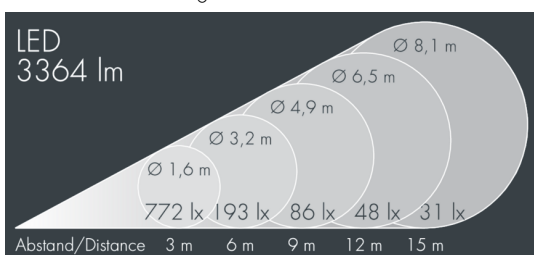

Metaspot 2

8 242 267 049

35 W, 3364 lm, 2700 K warm white,
medium wide beam 30°

Customized solutions and modifications are possible: Special RAL, DB or NCS colours as polyester powder coat, luminaires in 2700 K and other colour temperatures and versions for high ambient temperature.

Specification

Wattage	35 W	Beam angle (FWHM)	30°
Delivered lumens	96 lm/W	Housing colour	white RAL 9002
Light source	LED 2700 K	Power supply cable	Ø 6 – 13 mm
Color Rendering Index	CRI > 80	Protection type	IP65
Colour tolerance	3	Protection class	I
Lifetime ta 25° C	L90/B10 > 50.000 h	Impact resistance	IK08
Control gear	on / off	Windage area	0,042m ²
Input voltage AC	220 – 240 V	Dimensions	Ø 176 mm, width 244 mm
Input voltage DC	220 – 240 V	Weight	3,60 kg
Voltage protection	6 kV L/N 10 kV L/PE	Max. ambient temperature ta	45°
Luminaires per B16A / C16A	20 / 33		

Specification text

housing made of corrosion-resistant die-cast aluminum AlSi12, polyester powder coated by high-quality and UV-stabilized coating process, Colour: white RAL 9002, all exterior parts are stainless steel, tempered safety glass, anti-reflective coating from 1 side, dark screenprint, silicon gasket, tool-free twist closure, for installation on poles Ø 60 - 100 mm, tiltable base made of powder coated aluminum, 2 drilled holes Ø 9 mm, spacing 95 mm, 1 centre hole Ø 40 mm, tilt range: 90°, 360° adjustable, cable gland: M20, connecting terminal: 3 pole, light source completely shielded, high gloss aluminium reflector, integral driver (AC/DC), CRI > 80, 3, service life L90/B10 > 50.000 h, Beam angle (FWHM): 30°, luminous flux: 3364 lm, wattage: 35 W, delivered lumens 96 lm/W, protection type IP65, protection class I, impact resistance IK08, windage area 0,042 m², dimensions: Ø 176 mm, width 244 mm, weight 3.6 kg