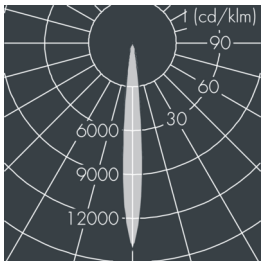

Metaspot 2

8 242 266 019

35 W, 3525 lm, 3000 K warm white,
narrow beam 10°

Customized solutions and modifications are possible: Special RAL, DB or NCS colours as polyester powder coat, luminaires in 2700 K and other colour temperatures and versions for high ambient temperature.

Specification text

housing made of corrosion-resistant die-cast aluminum AlSi12, polyester powder coated by high-quality and UV-stabilized coating process, Colour: white RAL 9002, all exterior parts are stainless steel, tempered safety glass, anti-reflective coating from 1 side, dark screenprint, silicon gasket, tool-free twist closure, for installation on poles Ø 60 - 100 mm, tiltable base made of powder coated aluminum, 2 drilled holes Ø 9 mm, spacing 95 mm, 1 centre hole Ø 40 mm, tilt range: 90°, 360° adjustable, cable gland: M20, connecting terminal: 3 pole, light source completely shielded, high gloss aluminium reflector, integral driver (AC/DC), CRI > 80, 3, service life L90/B10 > 50.000 h, Beam angle (FWHM): 10°, luminous flux: 3525 lm, wattage: 35 W, delivered lumens 101 lm/W, protection type IP65, protection class I, impact resistance IK08, windage area 0,042 m², dimensions: Ø 176 mm, width 244 mm, weight 3,6 kg

Specification

Wattage	35 W	Beam angle (FWHM)	10°
Delivered lumens	101 lm/W	Housing colour	white RAL 9002
Light source	LED 3000 K	Power supply cable	Ø 6 – 13 mm
Color Rendering Index	CRI > 80	Protection type	IP65
Colour tolerance	3	Protection class	I
Lifetime ta 25° C	L90/B10 > 50.000 h	Impact resistance	IK08
Control gear	on / off	Windage area	0,042m²
Input voltage AC	220 – 240 V	Dimensions	Ø 176 mm, width 244 mm
Input voltage DC	220 – 240 V	Weight	3,60 kg
Voltage protection	6 kV L/N 10 kV L/PE	Max. ambient temperature ta	45°
Luminaires per B16A / C16A	20 / 33		