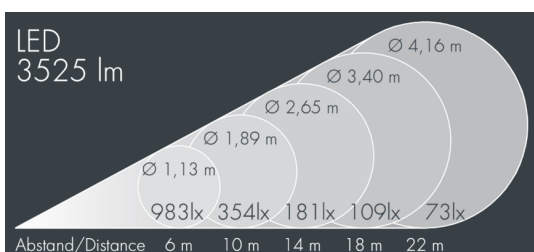

Metaspot 2

8 242 266 019

35 W, 3525 lm, 3000 K warm white,
narrow beam 10°

Customized solutions and modifications are possible: Special RAL, DB or NCS colours as polyester powder coat, luminaires in 2700 K and other colour temperatures and versions for high ambient temperature.

Specification text

housing made of corrosion-resistant die-cast aluminum AlSi12, polyester powder coated by high-quality and UV-stabilized coating process, Colour: white RAL 9002, all exterior parts are stainless steel, tempered safety glass, anti-reflective coating from 1 side, dark screenprint, silicon gasket, tool-free twist closure, for installation on poles Ø 60 - 100 mm, tiltable base made of powder coated aluminum, 2 drilled holes Ø 9 mm, spacing 95 mm, 1 centre hole Ø 40 mm, tilt range: 90°, 360° adjustable, cable gland: M20, connecting terminal: 3 pole, light source completely shielded, high gloss aluminium reflector, integral driver (AC/DC), CRI > 80, 3, service life L90/B10 > 50.000 h, Beam angle (FWHM): 10°, luminous flux: 3525 lm, wattage: 35 W, delivered lumens 101 lm/W, protection type IP65, protection class I, impact resistance IK08, windage area 0,042 m², dimensions: Ø 176 mm, width 244 mm, weight 3,6 kg

Specification

Wattage	35 W	Beam angle (FWHM)	10°
Delivered lumens	101 lm/W	Housing colour	white RAL 9002
Light source	LED 3000 K	Power supply cable	Ø 6 – 13 mm
Color Rendering Index	CRI > 80	Protection type	IP65
Colour tolerance	3	Protection class	I
Lifetime ta 25° C	L90/B10 > 50.000 h	Impact resistance	IK08
Control gear	on / off	Windage area	0,042m²
Input voltage AC	220 – 240 V	Dimensions	Ø 176 mm, width 244 mm
Input voltage DC	220 – 240 V	Weight	3,60 kg
Voltage protection	6 kV L/N 10 kV L/PE	Max. ambient temperature ta	45°
Luminaires per B16A / C16A	20 / 33		