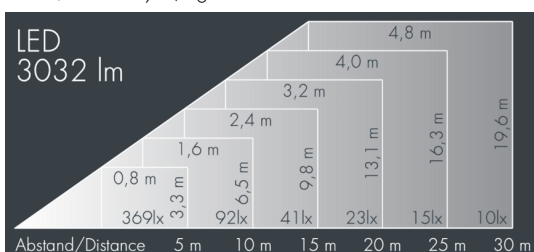

Metaspot 2

8 242 256 329

35 W, 3032 lm, 3000 K warm white, Zhaga 18,
linear, vertical 9° / 36°

Customized solutions and modifications are possible: Special RAL, DB or NCS colours as polyester powder coat, luminaires in 2700 K and other colour temperatures and versions for high ambient temperature.

Specification text

housing made of corrosion-resistant die-cast aluminum AlSi12, polyester powder coated by high-quality and UV-stabilized coating process, Colour: silver grey, all exterior parts are stainless steel, tempered safety glass, anti-reflective coating from 1 side, dark screenprint, silicon gasket, tool-free twist closure, for installation on poles Ø 60 - 100 mm, tiltable base made of powder coated aluminum, 2 drilled holes Ø 9 mm, spacing 95 mm, 1 centre hole Ø 40 mm, tilt range: 90°, 360° adjustable, cable gland: M20, connecting terminal: 3 pole, light source completely shielded, high gloss aluminium reflector, integral driver (AC/DC), CRI > 80, 3, service life L80/B10 > 50.000 h, Beam angle (FWHM): 9° / 36°, luminous flux: 3032 lm, wattage: 35 W, delivered lumens 87 lm/W, protection type IP65, protection class I, impact resistance IK08, windage area 0,042 m², dimensions: Ø 176 mm, width 244 mm, weight 3,6 kg

Wattage	35 W	Beam angle (FWHM)	9° / 36°
Delivered lumens	87 lm/W	Housing colour	silver grey
Light source	LED 3000 K	Power supply cable	Ø 6 – 13 mm
Color Rendering Index	CRI > 80	Protection type	IP65
Colour tolerance	3	Protection class	I
Lifetime ta 25° C	L80/B10 > 50.000 h	Impact resistance	IK08
Control gear	Zhaga 18	Windage area	0,042m²
Input voltage AC	220 – 240 V	Dimensions	Ø 176 mm, width 244 mm
Input voltage DC	220 – 240 V	Weight	3,60 kg
Voltage protection	6 kV L/N 10 kV L/PE	Max. ambient temperature ta	45°
Luminaires per B16A / C16A	20 / 33		