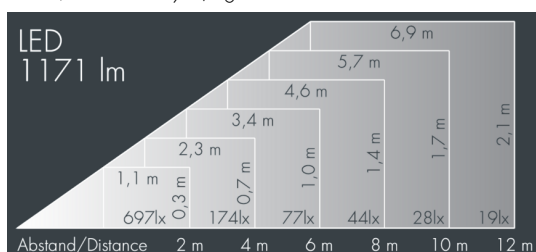

Metaspot 1

8 241 246 139

15 W, 1171 lm, 3000 K warm white, DALI,
linear, horizontal 9° / 36°

Customized solutions and modifications are possible: Special RAL, DB or NCS colours as polyester powder coat, luminaires in 2700 K and other colour temperatures and versions for high ambient temperature.

Specification text

housing made of corrosion-resistant die-cast aluminum AlSi12, polyester powder coated by high-quality and UV-stabilized coating process, Colour: black RAL 7021, all exterior parts are stainless steel, tempered safety glass, anti-reflective coating from 1 side, dark screenprint, silicon gasket, tool-free twist closure, for installation on poles Ø 60 - 100 mm, tiltable base made of powder coated aluminum, 2 drilled holes Ø 9 mm, spacing 95 mm, 1 centre hole Ø 40 mm, tilt range: 90°, 360° adjustable, cable gland: M20, connecting terminal: 5 pole, light source completely shielded, high gloss aluminium reflector, integral driver (AC/DC), CRI > 80, 3, service life L80/B10 > 50.000 h, Beam angle (FWHM): 9° / 36°, luminous flux: 1171 lm, wattage: 15 W, delivered lumens 78 lm/W, protection type IP65, protection class I, impact resistance IK08, windage area 0,026 m², dimensions: Ø 124 mm, width 180 mm, weight 2.1 kg

Specification

Wattage	15 W	Beam angle (FWHM)	9° / 36°
Delivered lumens	78 lm/W	Housing colour	black RAL 7021
Light source	LED 3000 K	Power supply cable	Ø 6 – 13 mm
Color Rendering Index	CRI > 80	Protection type	IP65
Colour tolerance	3	Protection class	I
Lifetime ta 25° C	L80/B10 > 50.000 h	Impact resistance	IK08
Control gear	DALI	Windage area	0,026m ²
Input voltage AC	220 – 240 V	Dimensions	Ø 124 mm, width 180 mm
Input voltage DC	220 – 240 V	Weight	2,10 kg
Voltage protection	2 kV L/N 4 kV L/PE	Max. ambient temperature ta	40°
Luminaires per B16A / C16A	50 / 85		