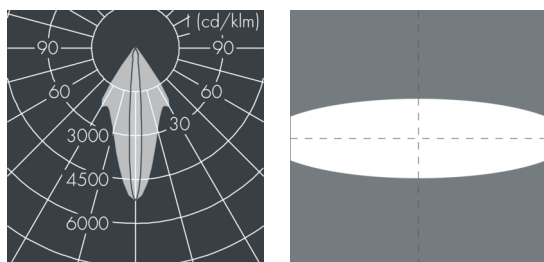

Metaspot 1

8 241 246 139

15 W, 1171 lm, 3000 K warm white, DALI,
linear, horizontal 9° / 36°

Customized solutions and modifications are possible: Special RAL, DB or NCS colours as polyester powder coat, luminaires in 2700 K and other colour temperatures and versions for high ambient temperature.

Specification text

housing made of corrosion-resistant die-cast aluminum AlSi12, polyester powder coated by high-quality and UV-stabilized coating process, Colour: black RAL 7021, all exterior parts are stainless steel, tempered safety glass, anti-reflective coating from 1 side, dark screenprint, silicon gasket, tool-free twist closure, for installation on poles Ø 60 - 100 mm, tiltable base made of powder coated aluminum, 2 drilled holes Ø 9 mm, spacing 95 mm, 1 centre hole Ø 40 mm, tilt range: 90°, 360° adjustable, cable gland: M20, connecting terminal: 5 pole, light source completely shielded, high gloss aluminium reflector, integral driver (AC/DC), CRI > 80, 3, service life L80/B10 > 50.000 h, Beam angle (FWHM): 9° / 36°, luminous flux: 1171 lm, wattage: 15 W, delivered lumens 78 lm/W, protection type IP65, protection class I, impact resistance IK08, windage area 0,026 m², dimensions: Ø 124 mm, width 180 mm, weight 2.1 kg

Specification

Wattage	15 W	Beam angle (FWHM)	9° / 36°
Delivered lumens	78 lm/W	Housing colour	black RAL 7021
Light source	LED 3000 K	Power supply cable	Ø 6 – 13 mm
Color Rendering Index	CRI > 80	Protection type	IP65
Colour tolerance	3	Protection class	I
Lifetime ta 25° C	L80/B10 > 50.000 h	Impact resistance	IK08
Control gear	DALI	Windage area	0,026m ²
Input voltage AC	220 – 240 V	Dimensions	Ø 124 mm, width 180 mm
Input voltage DC	220 – 240 V	Weight	2,10 kg
Voltage protection	2 kV L/N 4 kV L/PE	Max. ambient temperature ta	40°
Luminaires per B16A / C16A	50 / 85		