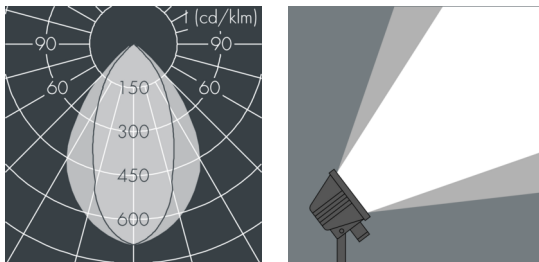

Halogen floodlight

8 535 091 009

Customized solutions and modifications are possible: Special RAL, DB or NCS colours as polyester powder coat, luminaires in 2700 K and other colour temperatures and versions for high ambient temperature.

Specification text

unpainted, Colour: unpainted, all exterior parts are stainless steel, 2 stainless steel clamps, aluminum mounting bracket: 2 holes $\varnothing$ 9 mm, spacing 70 mm, 1 centre hole $\varnothing$ 10.5 mm, tilt range: 110° , cable gland: PG11, connecting terminal: 3 pole, axially symmetrical aluminum reflector, Beam angle (FWHM): 48° , luminous flux: 16500 lm, wattage: 750 W, delivered lumens 22 lm/W, protection type IP55, protection class I, impact resistance IK07, dimensions (LxHxW): 310 x 160 x 240 mm, weight 3.2 kg

The modular luminaire design makes the replacement of components possible. The product meets the demands of the applicable EU guidelines and product safety regulations and bears the CE mark.

IP55 IK07

Specification

Wattage	750 W	Beam angle (FWHM)	48°
Delivered lumens	22 lm/W	Housing colour	unpainted
Control gear	on / off	Power supply cable	$\varnothing$ 5 – 13 mm
		Protection type	IP55
		Protection class	I
		Impact resistance	IK07
		Dimensions	310 x 160 x 240 mm
		Weight	3,20 kg