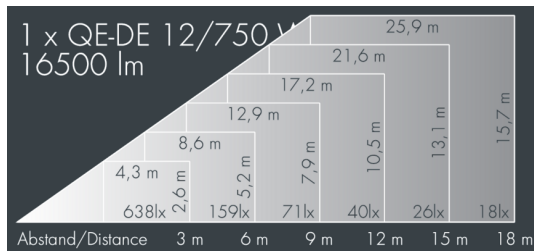

Halogen floodlight

8 535 091 009

Customized solutions and modifications are possible: Special RAL, DB or NCS colours as polyester powder coat, luminaires in 2700 K and other colour temperatures and versions for high ambient temperature.

Specification text

unpainted, Colour: unpainted, all exterior parts are stainless steel, 2 stainless steel clamps, aluminum mounting bracket: 2 holes $\varnothing$ 9 mm, spacing 70 mm, 1 centre hole $\varnothing$ 10.5 mm, tilt range: 110° , cable gland: PG11, connecting terminal: 3 pole, axially symmetrical aluminum reflector, Beam angle (FWHM): 48° , luminous flux: 16500 lm, wattage: 750 W, delivered lumens 22 lm/W, protection type IP55, protection class I, impact resistance IK07, dimensions (LxHxW): 310 x 160 x 240 mm, weight 3.2 kg

The modular luminaire design makes the replacement of components possible. The product meets the demands of the applicable EU guidelines and product safety regulations and bears the CE mark.

IP55 IK07

Specification

Wattage	750 W	Beam angle (FWHM)	48°
Delivered lumens	22 lm/W	Housing colour	unpainted
Control gear	on / off	Power supply cable	$\varnothing$ 5 – 13 mm
		Protection type	IP55
		Protection class	I
		Impact resistance	IK07
		Dimensions	310 x 160 x 240 mm
		Weight	3,20 kg