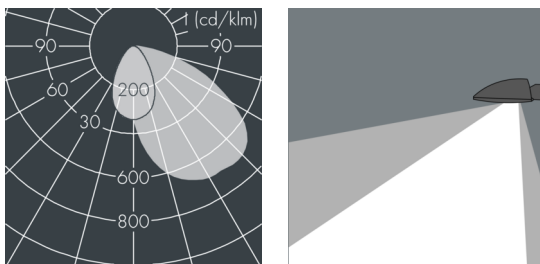

## Fluxa Mini

8 290 066 069

26 W, 1834 lm, 3000 K warm white,  
asymmetrical 43°

Customized solutions and modifications are possible: Special RAL, DB or NCS colours as polyester powder coat, luminaires in 2700 K and other colour temperatures and versions for high ambient temperature.

## Specification

Wattage	26 W	Housing colour	white RAL 9002
Delivered lumens	72 lm/W	Power supply cable	Ø 7 – 9 mm
Light source	LED 3000 K	Protection type	IP65
Color Rendering Index	CRI > 70	Protection class	I
Colour tolerance	max 3 SDCM	Impact resistance	IK08
Lifetime ta 25° C	L90/B10 > 50.000 h	Windage area	0,047m <sup>2</sup>
Control gear	on / off	Dimensions	250 × 89 × 185 mm
Input voltage AC	220 – 240 V	Weight	2,30 kg
Input voltage DC	195 – 250 V	Max. ambient temperature ta	35°
Voltage protection	2 kV L/N   4 kV L/PE		
Luminaires per B16A / C16A	50 / 85		

## Specification text

housing made of corrosion-resistant die-cast aluminum AlSi12, polyester powder coated by high-quality and UV-stabilized coating process, Colour: white RAL 9002, all exterior parts are stainless steel, tempered safety glass, anti-reflective coating from 1 side, with prismatic glass for reduced glare, silicon gasket, closure with 4 stainless steel screws, mounting bracket powder coated aluminum with tilt scale: 4 drilled holes Ø 8,5 mm, spacing 70 mm (120 mm), 1 centre hole Ø 17 mm, tilt range: 210°, cable gland: M16, connecting terminal: 3 pole, highly efficient anodized rotationally symmetrical reflector with matt finish, integral driver (AC/DC), CRI > 70, max 3 SDCM, service life L90/B10 > 50.000 h, luminous flux: 1834 lm, wattage: 26 W, delivered lumens 72 lm/W, protection type IP65, protection class I, impact resistance IK08, windage area 0,047 m<sup>2</sup>, dimensions (L×H×W): 250 × 89 × 185 mm, weight 2.3 kg