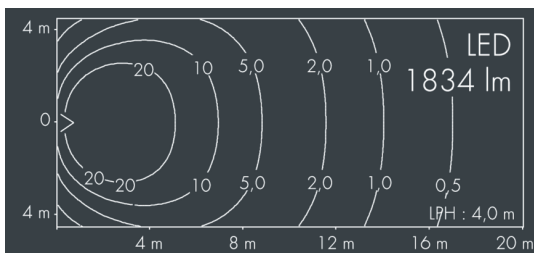

## Fluxa Mini

8 290 066 069

26 W, 1834 lm, 3000 K warm white,  
asymmetrical 43°

Customized solutions and modifications are possible: Special RAL, DB or NCS colours as polyester powder coat, luminaires in 2700 K and other colour temperatures and versions for high ambient temperature.

## Specification

Wattage	26 W	Housing colour	white RAL 9002
Delivered lumens	72 lm/W	Power supply cable	Ø 7 – 9 mm
Light source	LED 3000 K	Protection type	IP65
Color Rendering Index	CRI > 70	Protection class	I
Colour tolerance	max 3 SDCM	Impact resistance	IK08
Lifetime ta 25° C	L90/B10 > 50.000 h	Windage area	0,047m <sup>2</sup>
Control gear	on / off	Dimensions	250 × 89 × 185 mm
Input voltage AC	220 – 240 V	Weight	2,30 kg
Input voltage DC	195 – 250 V	Max. ambient temperature ta	35°
Voltage protection	2 kV L/N   4 kV L/PE		
Luminaires per B16A / C16A	50 / 85		

## Specification text

housing made of corrosion-resistant die-cast aluminum AlSi12, polyester powder coated by high-quality and UV-stabilized coating process, Colour: white RAL 9002, all exterior parts are stainless steel, tempered safety glass, anti-reflective coating from 1 side, with prismatic glass for reduced glare, silicon gasket, closure with 4 stainless steel screws, mounting bracket powder coated aluminum with tilt scale: 4 drilled holes Ø 8,5 mm, spacing 70 mm (120 mm), 1 centre hole Ø 17 mm, tilt range: 210°, cable gland: M16, connecting terminal: 3 pole, highly efficient anodized rotationally symmetrical reflector with matt finish, integral driver (AC/DC), CRI > 70, max 3 SDCM, service life L90/B10 > 50.000 h, luminous flux: 1834 lm, wattage: 26 W, delivered lumens 72 lm/W, protection type IP65, protection class I, impact resistance IK08, windage area 0,047 m<sup>2</sup>, dimensions (L×H×W): 250 × 89 × 185 mm, weight 2.3 kg