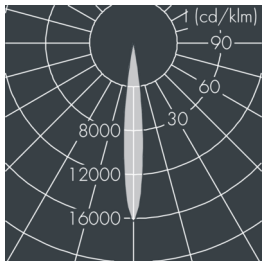

## Ecospot Mini

8 980 056 049

3 W, 142 lm, 3000 K warm white,  
medium wide beam 13°

Customized solutions and modifications are possible: Special RAL, DB or NCS colours as polyester powder coat, luminaires in 2700 K and other colour temperatures and versions for high ambient temperature.

## Specification text

housing made of die-cast aluminum AlSi12, polyester powder coated by high-quality and UV-stabilized coating process, Colour: silver grey, all exterior parts are stainless steel, tempered high efficiency safety glass, anti-reflective coating from 1 side, silicon gasket, with 3 stainless steel screws, powder coated aluminum mounting bracket with tilt scale: 2 drilled holes Ø 7 mm, spacing 30 mm, 1 centre hole Ø 8.5 mm, tilt range: 140°, cable gland: M20, connecting terminal: 3 pole, highly efficient optics made of transparent thermoplastic for precise lighting tasks, integral driver (AC/DC), 80, max 2 SDCM, service life L90/B10 > 50.000 h, Beam angle (FWHM): 13°, luminous flux: 142 lm, wattage: 3 W, delivered lumens 47 lm/W, protection type IP65, protection class I, impact resistance IK08, windage area 0,01 m<sup>2</sup>, dimensions: Ø 75 mm, width 125 mm, weight 0.8 kg

## Specification

Wattage	3 W	Beam angle (FWHM)	13°
Delivered lumens	47 lm/W	Housing colour	silver grey
Light source	LED 3000 K	Power supply cable	Ø 6 – 13 mm
Color Rendering Index	80	Protection type	IP65
Colour tolerance	max 2 SDCM	Protection class	I
Lifetime ta 25° C	L90/B10 > 50.000 h	Impact resistance	IK08
Control gear	on / off	Windage area	0,01m <sup>2</sup>
Input voltage AC	100 – 240 V	Dimensions	Ø 75 mm, width 125 mm
Input voltage DC	134 – 335 V	Weight	0,80 kg
Voltage protection	1 kV L/N   1 kV L/PE	Max. ambient temperature ta	40°
Luminaires per B16A / C16A	157 / 317		