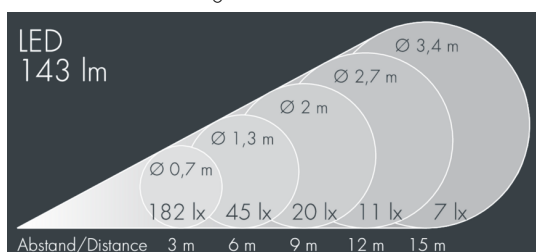

## Ecospot Mini

8 980 056 049

3 W, 142 lm, 3000 K warm white,  
medium wide beam 13°

Customized solutions and modifications are possible: Special RAL, DB or NCS colours as polyester powder coat, luminaires in 2700 K and other colour temperatures and versions for high ambient temperature.

## Specification text

housing made of die-cast aluminum AlSi12, polyester powder coated by high-quality and UV-stabilized coating process, Colour: silver grey, all exterior parts are stainless steel, tempered high efficiency safety glass, anti-reflective coating from 1 side, silicon gasket, with 3 stainless steel screws, powder coated aluminum mounting bracket with tilt scale: 2 drilled holes Ø 7 mm, spacing 30 mm, 1 centre hole Ø 8.5 mm, tilt range: 140°, cable gland: M20, connecting terminal: 3 pole, highly efficient optics made of transparent thermoplastic for precise lighting tasks, integral driver (AC/DC), 80, max 2 SDCM, service life L90/B10 > 50.000 h, Beam angle (FWHM): 13°, luminous flux: 142 lm, wattage: 3 W, delivered lumens 47 lm/W, protection type IP65, protection class I, impact resistance IK08, windage area 0,01 m<sup>2</sup>, dimensions: Ø 75 mm, width 125 mm, weight 0.8 kg

## Specification

Wattage	3 W	Beam angle (FWHM)	13°
Delivered lumens	47 lm/W	Housing colour	silver grey
Light source	LED 3000 K	Power supply cable	Ø 6 – 13 mm
Color Rendering Index	80	Protection type	IP65
Colour tolerance	max 2 SDCM	Protection class	I
Lifetime ta 25° C	L90/B10 > 50.000 h	Impact resistance	IK08
Control gear	on / off	Windage area	0,01m <sup>2</sup>
Input voltage AC	100 – 240 V	Dimensions	Ø 75 mm, width 125 mm
Input voltage DC	134 – 335 V	Weight	0,80 kg
Voltage protection	1 kV L/N   1 kV L/PE	Max. ambient temperature ta	40°
Luminaires per B16A / C16A	157 / 317		