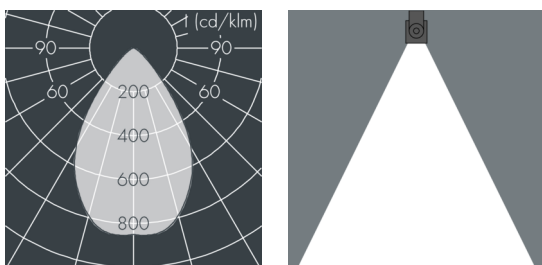

## Ecoline modular system luminaire, right

8 799 366 259

15 × 2,5 W, 2705 lm, 3000 K warm white, 1-10V, wide beam 67°

Customized solutions and modifications are possible: Special RAL, DB or NCS colours as polyester powder coat, luminaires in 2700 K and other colour temperatures and versions for high ambient temperature.

## Specification text

housing made of extruded aluminum and corrosion-resistant die-cast aluminum AlSi12, polyester powder coated by high-quality and UV-stabilized coating process, Colour: white RAL 9002, all exterior parts are stainless steel, UV stabilised, impact-resistant polycarbonate cover with partial frosting for uniform light diffraction, silicon gasket, closure with 2 stainless steel screws, with stainless steel coupling on left side, tilt range: 220°, cable gland: M20, connecting terminal: 5 pole, highly efficient optics made of transparent thermoplastic for precise lighting tasks, CRI > 80, max 2 SDCM, service life L90/B10 > 50.000 h, Beam angle (FWHM): 67°, luminous flux: 2705 lm, wattage: 38 W, delivered lumens 72 lm/W, protection type IP65, protection class I, impact resistance IK10, windage area 0,09 m<sup>2</sup>, dimensions (L×H×W): 1542 × 57 × 54 mm, weight 4 kg

## Specification

Wattage	38 W	Beam angle (FWHM)	67°
Delivered lumens	72 lm/W	Housing colour	white RAL 9002
Light source	LED 3000 K	Power supply cable	Ø 6 – 10 mm
Color Rendering Index	CRI > 80	Protection type	IP65
Colour tolerance	max 2 SDCM	Protection class	I
Lifetime ta 25° C	L90/B10 > 50.000 h	Impact resistance	IK10
Control gear	1-10V	Windage area	0,09m <sup>2</sup>
Input voltage AC	110 – 240 V	Dimensions	1542 × 57 × 54 mm
Input voltage DC	195 – 255 V	Weight	4,00 kg
Voltage protection	2 kV L/N   4 kV L/PE	Max. ambient temperature ta	40°
Luminaires per B16A / C16A	25 / 42		