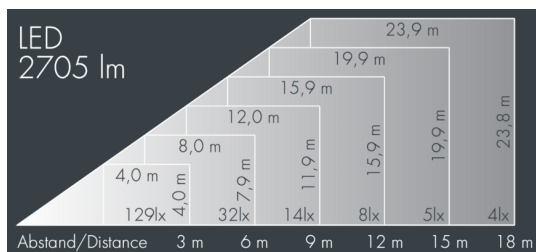

## Ecoline modular system luminaire, right

8 799 366 259

15 × 2,5 W, 2705 lm, 3000 K warm white, 1-10V, wide beam 67°

Customized solutions and modifications are possible: Special RAL, DB or NCS colours as polyester powder coat, luminaires in 2700 K and other colour temperatures and versions for high ambient temperature.

## Specification text

housing made of extruded aluminum and corrosion-resistant die-cast aluminum AlSi12, polyester powder coated by high-quality and UV-stabilized coating process, Colour: white RAL 9002, all exterior parts are stainless steel, UV stabilised, impact-resistant polycarbonate cover with partial frosting for uniform light diffraction, silicon gasket, closure with 2 stainless steel screws, with stainless steel coupling on left side, tilt range: 220°, cable gland: M20, connecting terminal: 5 pole, highly efficient optics made of transparent thermoplastic for precise lighting tasks, CRI > 80, max 2 SDCM, service life L90/B10 > 50.000 h, Beam angle (FWHM): 67°, luminous flux: 2705 lm, wattage: 38 W, delivered lumens 72 lm/W, protection type IP65, protection class I, impact resistance IK10, windage area 0,09 m<sup>2</sup>, dimensions (L×H×W): 1542 × 57 × 54 mm, weight 4 kg

## Specification

Wattage	38 W	Beam angle (FWHM)	67°
Delivered lumens	72 lm/W	Housing colour	white RAL 9002
Light source	LED 3000 K	Power supply cable	Ø 6 – 10 mm
Color Rendering Index	CRI > 80	Protection type	IP65
Colour tolerance	max 2 SDCM	Protection class	I
Lifetime ta 25° C	L90/B10 > 50.000 h	Impact resistance	IK10
Control gear	1-10V	Windage area	0,09m <sup>2</sup>
Input voltage AC	110 – 240 V	Dimensions	1542 × 57 × 54 mm
Input voltage DC	195 – 255 V	Weight	4,00 kg
Voltage protection	2 kV L/N   4 kV L/PE	Max. ambient temperature ta	40°
Luminaires per B16A / C16A	25 / 42		