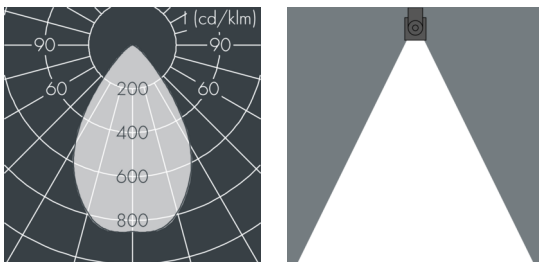

## Ecoline modular system luminaire, right

8 799 245 259

12 × 2,5 W, 2272 lm, 4000 K neutral white, 1-10V, wide beam 67°

Customized solutions and modifications are possible: Special RAL, DB or NCS colours as polyester powder coat, luminaires in 2700 K and other colour temperatures and versions for high ambient temperature.

## Specification text

housing made of extruded aluminum and corrosion-resistant die-cast aluminum AlSi12, polyester powder coated by high-quality and UV-stabilized coating process, Colour: black RAL 7021, all exterior parts are stainless steel, UV stabilised, impact-resistant polycarbonate cover with partial frosting for uniform light diffraction, silicon gasket, closure with 2 stainless steel screws, with stainless steel coupling on left side, tilt range: 220°, cable gland: M20, connecting terminal: 5 pole, highly efficient optics made of transparent thermoplastic for precise lighting tasks, CRI > 80, max 2 SDCM, service life L90/B10 > 50.000 h, Beam angle (FWHM): 67°, luminous flux: 2272 lm, wattage: 30 W, delivered lumens 76 lm/W, protection type IP65, protection class I, impact resistance IK10, windage area 0,07 m<sup>2</sup>, dimensions (L×H×W): 1242 × 57 × 54 mm, weight 3.4 kg

## Specification

Wattage	30 W	Beam angle (FWHM)	67°
Delivered lumens	76 lm/W	Housing colour	black RAL 7021
Light source	LED 4000 K	Power supply cable	Ø 6 – 10 mm
Color Rendering Index	CRI > 80	Protection type	IP65
Colour tolerance	max 2 SDCM	Protection class	I
Lifetime ta 25° C	L90/B10 > 50.000 h	Impact resistance	IK10
Control gear	1-10V	Windage area	0,07m <sup>2</sup>
Input voltage AC	110 – 240 V	Dimensions	1242 × 57 × 54 mm
Input voltage DC	195 – 240 V	Weight	3,40 kg
Voltage protection	2 kV L/N   4 kV L/PE	Max. ambient temperature ta	40°
Luminaires per B16A / C16A	50 / 85		