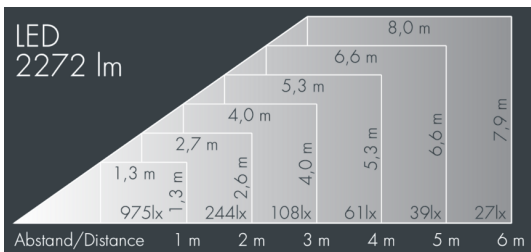

## Ecoline modular system luminaire, right

8 799 245 259

12 × 2,5 W, 2272 lm, 4000 K neutral white, 1-10V, wide beam 67°

Customized solutions and modifications are possible: Special RAL, DB or NCS colours as polyester powder coat, luminaires in 2700 K and other colour temperatures and versions for high ambient temperature.

## Specification text

housing made of extruded aluminum and corrosion-resistant die-cast aluminum AlSi12, polyester powder coated by high-quality and UV-stabilized coating process, Colour: black RAL 7021, all exterior parts are stainless steel, UV stabilised, impact-resistant polycarbonate cover with partial frosting for uniform light diffraction, silicon gasket, closure with 2 stainless steel screws, with stainless steel coupling on left side, tilt range: 220°, cable gland: M20, connecting terminal: 5 pole, highly efficient optics made of transparent thermoplastic for precise lighting tasks, CRI > 80, max 2 SDCM, service life L90/B10 > 50.000 h, Beam angle (FWHM): 67°, luminous flux: 2272 lm, wattage: 30 W, delivered lumens 76 lm/W, protection type IP65, protection class I, impact resistance IK10, windage area 0,07 m<sup>2</sup>, dimensions (L×H×W): 1242 × 57 × 54 mm, weight 3.4 kg

## Specification

Wattage	30 W	Beam angle (FWHM)	67°
Delivered lumens	76 lm/W	Housing colour	black RAL 7021
Light source	LED 4000 K	Power supply cable	Ø 6 – 10 mm
Color Rendering Index	CRI > 80	Protection type	IP65
Colour tolerance	max 2 SDCM	Protection class	I
Lifetime ta 25° C	L90/B10 > 50.000 h	Impact resistance	IK10
Control gear	1-10V	Windage area	0,07m <sup>2</sup>
Input voltage AC	110 – 240 V	Dimensions	1242 × 57 × 54 mm
Input voltage DC	195 – 240 V	Weight	3,40 kg
Voltage protection	2 kV L/N   4 kV L/PE	Max. ambient temperature ta	40°
Luminaires per B16A / C16A	50 / 85		