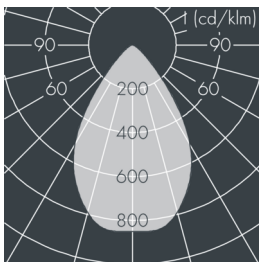

## Ecoline modular system luminaire, left

8 797 156 059

9 × 2,5 W, 1623 lm, 3000 K warm white, wide beam 67°

## Specification text

housing made of extruded aluminum and corrosion-resistant die-cast aluminum AlSi12, polyester powder coated by high-quality and UV-stabilized coating process, Colour: silver grey, all exterior parts are stainless steel, UV stabilised, impact-resistant polycarbonate cover with partial frosting for uniform light diffraction, silicon gasket, closure with 2 stainless steel screws, with stainless steel coupling on right side, tilt range: 220°, cable gland: M20, connecting terminal: 3 pole, highly efficient optics made of transparent thermoplastic for precise lighting tasks, CRI > 80, max 2 SDCM, service life L90/B10 > 50.000 h, Beam angle (FWHM): 67°, luminous flux: 1623 lm, wattage: 23 W, delivered lumens 72 lm/W, protection type IP65, protection class I, impact resistance IK10, windage area 0,05 m<sup>2</sup>, dimensions (L×H×W): 942 × 57 × 54 mm, weight 2.9 kg

## Specification

Wattage	23 W	Beam angle (FWHM)	67°
Delivered lumens	72 lm/W	Housing colour	silver grey
Light source	LED 3000 K	Power supply cable	Ø 6 – 10 mm
Color Rendering Index	CRI > 80	Protection type	IP65
Colour tolerance	max 2 SDCM	Protection class	I
Lifetime ta 25° C	L90/B10 > 50.000 h	Impact resistance	IK10
Control gear	on / off	Windage area	0,05m <sup>2</sup>
Input voltage AC	110 – 240 V	Dimensions	942 × 57 × 54 mm
Input voltage DC	195 – 255 V	Weight	2,90 kg
Voltage protection	2 kV L/N   4 kV L/PE	Max. ambient temperature ta	40°
Luminaires per B16A / C16A	50 / 85		