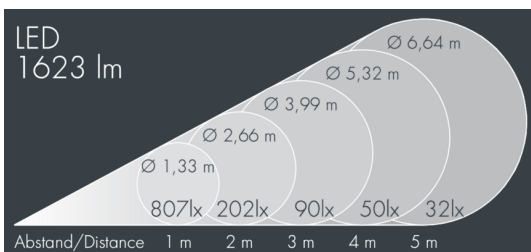

## Ecoline modular system luminaire, left

8 797 156 059

9 × 2,5 W, 1623 lm, 3000 K warm white, wide beam 67°

## Specification text

housing made of extruded aluminum and corrosion-resistant die-cast aluminum AlSi12, polyester powder coated by high-quality and UV-stabilized coating process, Colour: silver grey, all exterior parts are stainless steel, UV stabilised, impact-resistant polycarbonate cover with partial frosting for uniform light diffraction, silicon gasket, closure with 2 stainless steel screws, with stainless steel coupling on right side, tilt range: 220°, cable gland: M20, connecting terminal: 3 pole, highly efficient optics made of transparent thermoplastic for precise lighting tasks, CRI > 80, max 2 SDCM, service life L90/B10 > 50.000 h, Beam angle (FWHM): 67°, luminous flux: 1623 lm, wattage: 23 W, delivered lumens 72 lm/W, protection type IP65, protection class I, impact resistance IK10, windage area 0,05 m<sup>2</sup>, dimensions (L×H×W): 942 × 57 × 54 mm, weight 2.9 kg

## Specification

Wattage	23 W	Beam angle (FWHM)	67°
Delivered lumens	72 lm/W	Housing colour	silver grey
Light source	LED 3000 K	Power supply cable	Ø 6 – 10 mm
Color Rendering Index	CRI > 80	Protection type	IP65
Colour tolerance	max 2 SDCM	Protection class	I
Lifetime ta 25° C	L90/B10 > 50.000 h	Impact resistance	IK10
Control gear	on / off	Windage area	0,05m <sup>2</sup>
Input voltage AC	110 – 240 V	Dimensions	942 × 57 × 54 mm
Input voltage DC	195 – 255 V	Weight	2,90 kg
Voltage protection	2 kV L/N   4 kV L/PE	Max. ambient temperature ta	40°
Luminaires per B16A / C16A	50 / 85		