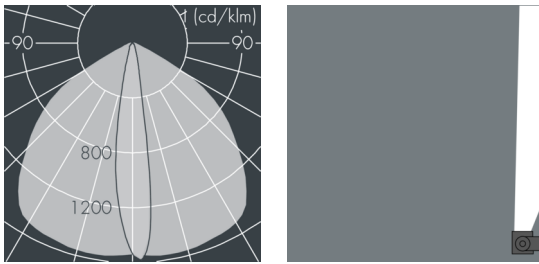

Ecoline

8 793 345 209

15 × 2,5 W, 2832 lm, 4000 K neutral white, 1-10V, wall washer 12° / 108°

Customized solutions and modifications are possible: Special RAL, DB or NCS colours as polyester powder coat, luminaires in 2700 K and other colour temperatures and versions for high ambient temperature.

Specification text

housing made of extruded aluminum and corrosion-resistant die-cast aluminum AlSi12, polyester powder coated by high-quality and UV-stabilized coating process, Colour: black RAL 7021, all exterior parts are stainless steel, UV stabilised, impact-resistant polycarbonate cover with partial frosting for uniform light diffraction, silicon gasket, closure with 2 stainless steel screws, wall arms: 2 drilled holes Ø 6.5 mm, spacing L2, tilt range: 220°, cable gland: M20, connecting terminal: 5 pole, highly efficient optics made of transparent thermoplastic for precise lighting tasks, integral driver (1-10V), CRI > 80, max 2 SDCM, service life L90/B10 > 50.000 h, Beam angle (FWHM): 12° / 108°, luminous flux: 2832 lm, wattage: 38 W, delivered lumens 76 lm/W, protection type IP67, protection class I, impact resistance IK10, windage area 0,1 m², dimensions (L×H×W): 1562 × 58 × 54 mm, weight 4.7 kg

Specification

Wattage	38 W	Beam angle (FWHM)	12° / 108°
Delivered lumens	76 lm/W	Housing colour	black RAL 7021
Light source	LED 4000 K	Power supply cable	Ø 6 – 10 mm
Color Rendering Index	CRI > 80	Protection type	IP67
Colour tolerance	max 2 SDCM	Protection class	I
Lifetime ta 25° C	L90/B10 > 50.000 h	Impact resistance	IK10
Control gear	1-10V	Windage area	0,1m ²
Input voltage AC	110 – 240 V	Dimensions	1562 × 58 × 54 mm
Input voltage DC	195 – 255 V	Weight	4,70 kg
Voltage protection	2 kV L/N 4 kV L/PE	Max. ambient temperature ta	40°
Luminaires per B16A / C16A	25 / 42		