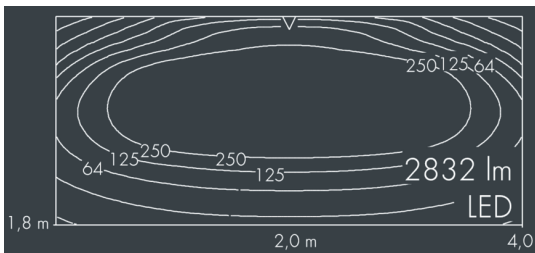

Ecoline

8 793 345 209

15 × 2,5 W, 2832 lm, 4000 K neutral white, 1-10V, wall washer 12° / 108°

Customized solutions and modifications are possible: Special RAL, DB or NCS colours as polyester powder coat, luminaires in 2700 K and other colour temperatures and versions for high ambient temperature.

Specification text

housing made of extruded aluminum and corrosion-resistant die-cast aluminum AlSi12, polyester powder coated by high-quality and UV-stabilized coating process, Colour: black RAL 7021, all exterior parts are stainless steel, UV stabilised, impact-resistant polycarbonate cover with partial frosting for uniform light diffraction, silicon gasket, closure with 2 stainless steel screws, wall arms: 2 drilled holes Ø 6.5 mm, spacing L2, tilt range: 220°, cable gland: M20, connecting terminal: 5 pole, highly efficient optics made of transparent thermoplastic for precise lighting tasks, integral driver (1-10V), CRI > 80, max 2 SDCM, service life L90/B10 > 50.000 h, Beam angle (FWHM): 12° / 108°, luminous flux: 2832 lm, wattage: 38 W, delivered lumens 76 lm/W, protection type IP67, protection class I, impact resistance IK10, windage area 0,1 m², dimensions (L×H×W): 1562 × 58 × 54 mm, weight 4.7 kg

Specification

Wattage	38 W	Beam angle (FWHM)	12° / 108°
Delivered lumens	76 lm/W	Housing colour	black RAL 7021
Light source	LED 4000 K	Power supply cable	Ø 6 – 10 mm
Color Rendering Index	CRI > 80	Protection type	IP67
Colour tolerance	max 2 SDCM	Protection class	I
Lifetime ta 25° C	L90/B10 > 50.000 h	Impact resistance	IK10
Control gear	1-10V	Windage area	0,1m ²
Input voltage AC	110 – 240 V	Dimensions	1562 × 58 × 54 mm
Input voltage DC	195 – 255 V	Weight	4,70 kg
Voltage protection	2 kV L/N 4 kV L/PE	Max. ambient temperature ta	40°
Luminaires per B16A / C16A	25 / 42		