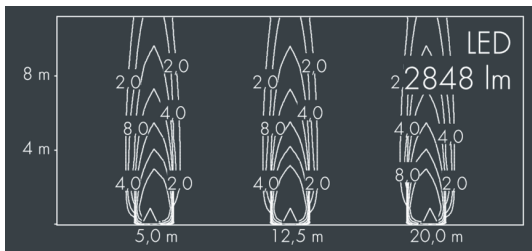

## Ecoline

8 793 146 119

17 × 2,1 W, 2124 lm, 3000 K warm white, DALI, narrow beam 6°

Customized solutions and modifications are possible: Special RAL, DB or NCS colours as polyester powder coat, luminaires in 2700 K and other colour temperatures and versions for high ambient temperature.

## Specification text

housing made of extruded aluminum and corrosion-resistant die-cast aluminum AlSi12, polyester powder coated by high-quality and UV-stabilized coating process, Colour: black RAL 7021, all exterior parts are stainless steel, UV stabilised, impact-resistant polycarbonate cover with partial frosting for uniform light diffraction, silicon gasket, closure with 2 stainless steel screws, wall arms: 2 drilled holes Ø 6.5 mm, spacing L2, tilt range: 220°, cable gland: M20, connecting terminal: 5 pole, highly efficient optics made of transparent thermoplastic for precise lighting tasks, integral driver (DALI), CRI > 80, max 2 SDCM, service life L90/B10 > 50.000 h, Beam angle (FWHM): 6°, luminous flux: 2124 lm, wattage: 36 W, delivered lumens 59 lm/W, protection type IP65, protection class I, impact resistance IK10, windage area 0,1 m<sup>2</sup>, dimensions (L×H×W): 962 × 57 × 54 mm, weight 2.9 kg

## Specification

Wattage	36 W	Beam angle (FWHM)	6°
Delivered lumens	59 lm/W	Housing colour	black RAL 7021
Light source	LED 3000 K	Power supply cable	Ø 6 – 10 mm
Color Rendering Index	CRI > 80	Protection type	IP65
Colour tolerance	max 2 SDCM	Protection class	I
Lifetime ta 25° C	L90/B10 > 50.000 h	Impact resistance	IK10
Control gear	DALI	Windage area	0,1m <sup>2</sup>
Input voltage AC	220 – 240 V	Dimensions	962 × 57 × 54 mm
Input voltage DC	200 – 265 V	Weight	2,90 kg
Voltage protection	1 kV L/N   2 kV L/PE	Max. ambient temperature ta	40°
Luminaires per B16A / C16A	28 / 46		