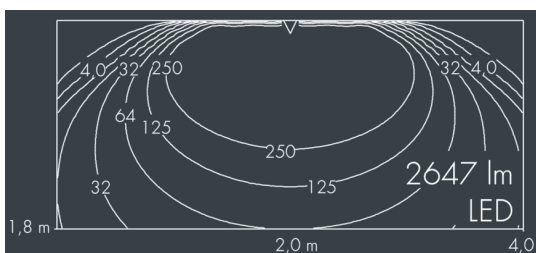

Ecoline

8 792 366 209

1,5 × 2,5 W, 2647 lm, 3000 K warm white, 1-10V, wall washer 12° / 108° ,

Customized solutions and modifications are possible: Special RAL, DB or NCS colours as polyester powder coat, luminaires in 2700 K and other colour temperatures and versions for high ambient temperature.

Specification text

housing made of extruded aluminum and corrosion-resistant die-cast aluminum AlSi12, polyester powder coated by high-quality and UV-stabilized coating process, Colour: white RAL 9002, all exterior parts are stainless steel, UV stabilised, impact-resistant polycarbonate cover with partial frosting for uniform light diffraction, silicon gasket, closure with 2 stainless steel screws, mounting flanges: 2 drilled holes Ø 6.5 mm, spacing L2, tilt range: 220°, cable gland: M20, connecting terminal: 5 pole, highly efficient optics made of transparent thermoplastic for precise lighting tasks , integral driver (1-10V), CRI > 80, max 2 SDCM, service life L90/B10 > 50.000 h, Beam angle (FWHM): 12° / 108°, luminous flux: 2647 lm, wattage: 38 W, delivered lumens 71 lm/W, protection type IP67, protection class I, impact resistance IK10, windage area 0,1 m², dimensions (L×H×W): 1562 × 58 × 54 mm, weight 4.2 kg

Specification

Wattage	38 W	Beam angle (FWHM)	12° / 108°
Delivered lumens	71 lm/W	Housing colour	white RAL 9002
Light source	LED 3000 K	Power supply cable	Ø 6 – 10 mm
Color Rendering Index	CRI > 80	Protection type	IP67
Colour tolerance	max 2 SDCM	Protection class	I
Lifetime ta 25° C	L90/B10 > 50.000 h	Impact resistance	IK10
Control gear	1-10V	Windage area	0,1m ²
Input voltage AC	110 – 240 V	Dimensions	1562 × 58 × 54 mm
Input voltage DC	195 – 255 V	Weight	4,20 kg
Voltage protection	2 kV L/N 4 kV L/PE	Max. ambient temperature ta	40°
Luminaires per B16A / C16A	25 / 42		