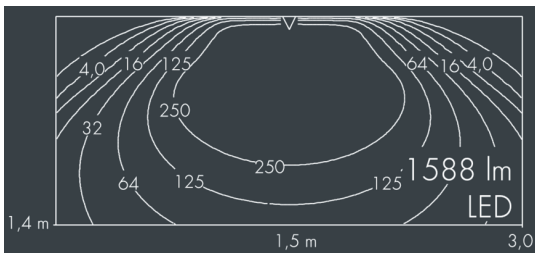

Ecoline

8 792 146 109

9 × 2,5 W, 1588 lm, 3000 K warm white, DALI, wall washer 12° / 108° ,

Customized solutions and modifications are possible: Special RAL, DB or NCS colours as polyester powder coat, luminaires in 2700 K and other colour temperatures and versions for high ambient temperature.

Specification text

housing made of extruded aluminum and corrosion-resistant die-cast aluminum AlSi12, polyester powder coated by high-quality and UV-stabilized coating process, Colour: black RAL 7021, all exterior parts are stainless steel, UV stabilised, impact-resistant polycarbonate cover with partial frosting for uniform light diffraction, silicon gasket, closure with 2 stainless steel screws, mounting flanges: 2 drilled holes Ø 6.5 mm, spacing L2, tilt range: 220°, cable gland: M20, connecting terminal: 5 pole, highly efficient optics made of transparent thermoplastic for precise lighting tasks , integral driver (DALI), CRI > 80, max 2 SDCM, service life L90/B10 > 50.000 h, Beam angle (FWHM): 12° / 108°, luminous flux: 1588 lm, wattage: 23 W, delivered lumens 71 lm/W, protection type IP67, protection class I, impact resistance IK10, windage area 0,1 m², dimensions (L×H×W): 962 × 58 × 54 mm, weight 3.1 kg

Specification

Wattage	23 W	Beam angle (FWHM)	12° / 108°
Delivered lumens	71 lm/W	Housing colour	black RAL 7021
Light source	LED 3000 K	Power supply cable	Ø 6 – 10 mm
Color Rendering Index	CRI > 80	Protection type	IP67
Colour tolerance	max 2 SDCM	Protection class	I
Lifetime ta 25° C	L90/B10 > 50.000 h	Impact resistance	IK10
Control gear	DALI	Windage area	0,1m ²
Input voltage AC	220 – 240 V	Dimensions	962 × 58 × 54 mm
Input voltage DC	195 – 255 V	Weight	3,10 kg
Voltage protection	1 kV L/N 2 kV L/PE	Max. ambient temperature ta	40°
Luminaires per B16A / C16A	28 / 46		