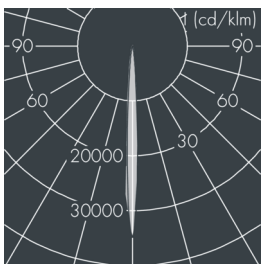

Ecoline

8 793 955 019

5 × 2 W, 624 lm, 4000 K neutral white,
narrow beam 6° ,

Customized solutions and modifications are possible: Special RAL, DB or NCS colours as polyester powder coat, luminaires in 2700 K and other colour temperatures and versions for high ambient temperature.

Specification

| | | | |
|----------------------------|----------------------|-----------------------------|-------------------|
| Wattage | 10 W | Beam angle (FWHM) | 6° |
| Delivered lumens | 62 lm/W | Housing colour | silver grey |
| Light source | LED 4000 K | Power supply cable | Ø 6 – 10 mm |
| Color Rendering Index | CRI > 80 | Protection type | IP65 |
| Colour tolerance | mxmax 2 SDCM | Protection class | I |
| Lifetime ta 25° C | L90/B10 > 50.000 h | Impact resistance | IK10 |
| Control gear | on / off | Windage area | 0,1m ² |
| Input voltage AC | 120 – 240 V | Dimensions | 362 × 57 × 54 mm |
| Input voltage DC | 150 – 250 V | Weight | 2,00 kg |
| Voltage protection | 2 kV L/N 2 kV L/PE | Max. ambient temperature ta | 40° |
| Luminaires per B16A / C16A | 27 / 45 | | |

Specification text

housing made of extruded aluminum and corrosion-resistant die-cast aluminum AlSi12, polyester powder coated by high-quality and UV-stabilized coating process, Colour: silver grey , all exterior parts are stainless steel, UV stabilised, impact-resistant polycarbonate cover with partial frosting for uniform light diffraction, silicon gasket, closure with 2 stainless steel screws, wall arms: 2 drilled holes Ø 6.5 mm, spacing L2, tilt range: 220°, cable gland: M20, connecting terminal: 3 pole, highly efficient optics made of transparent thermoplastic for precise lighting tasks , integral driver (AC/DC), CRI > 80, mxmax 2 SDCM, service life L90/B10 > 50.000 h, Beam angle (FWHM): 6°, luminous flux: 624 lm, wattage: 10 W, delivered lumens 62 lm/W, protection type IP65, protection class I, impact resistance IK10, windage area 0,1 m², dimensions (L×H×W): 362 × 57 × 54 mm, weight 2 kg