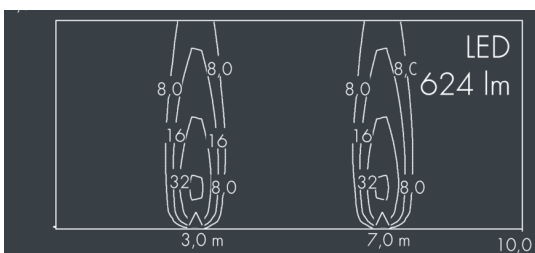

Ecoline

8 793 955 019

5 × 2 W, 624 lm, 4000 K neutral white,
narrow beam 6° ,

Customized solutions and modifications are possible: Special RAL, DB or NCS colours as polyester powder coat, luminaires in 2700 K and other colour temperatures and versions for high ambient temperature.

Specification

| | | | |
|----------------------------|----------------------|-----------------------------|-------------------|
| Wattage | 10 W | Beam angle (FWHM) | 6° |
| Delivered lumens | 62 lm/W | Housing colour | silver grey |
| Light source | LED 4000 K | Power supply cable | Ø 6 – 10 mm |
| Color Rendering Index | CRI > 80 | Protection type | IP65 |
| Colour tolerance | mxmax 2 SDCM | Protection class | I |
| Lifetime ta 25° C | L90/B10 > 50.000 h | Impact resistance | IK10 |
| Control gear | on / off | Windage area | 0,1m ² |
| Input voltage AC | 120 – 240 V | Dimensions | 362 × 57 × 54 mm |
| Input voltage DC | 150 – 250 V | Weight | 2,00 kg |
| Voltage protection | 2 kV L/N 2 kV L/PE | Max. ambient temperature ta | 40° |
| Luminaires per B16A / C16A | 27 / 45 | | |

Specification text

housing made of extruded aluminum and corrosion-resistant die-cast aluminum AlSi12, polyester powder coated by high-quality and UV-stabilized coating process, Colour: silver grey , all exterior parts are stainless steel, UV stabilised, impact-resistant polycarbonate cover with partial frosting for uniform light diffraction, silicon gasket, closure with 2 stainless steel screws, wall arms: 2 drilled holes Ø 6.5 mm, spacing L2, tilt range: 220°, cable gland: M20, connecting terminal: 3 pole, highly efficient optics made of transparent thermoplastic for precise lighting tasks , integral driver (AC/DC), CRI > 80, mxmax 2 SDCM, service life L90/B10 > 50.000 h, Beam angle (FWHM): 6°, luminous flux: 624 lm, wattage: 10 W, delivered lumens 62 lm/W, protection type IP65, protection class I, impact resistance IK10, windage area 0,1 m², dimensions (L×H×W): 362 × 57 × 54 mm, weight 2 kg