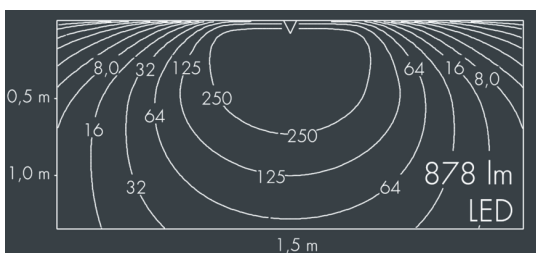

## Ecoline Mini

8 767 166 109

9 × 1,8 W, 878 lm, 3000 K warm white, DALI, wall washer 20° / 88° ,

Customized solutions and modifications are possible: Special RAL, DB or NCS colours as polyester powder coat, luminaires in 2700 K and other colour temperatures and versions for high ambient temperature.

## Specification text

housing made of extruded aluminum and corrosion-resistant die-cast aluminum AlSi12, polyester powder coated by high-quality and UV-stabilized coating process, Colour: white RAL 9002, all exterior parts are stainless steel, polycarbonate cover, with partial frosting for uniform light diffraction, silicon gasket, wall arms: 2 elongated holes Ø 6.5 mm, spacing L2, tilt range: 220°, cable gland:

M16, with 1 m cable gland ÖLFLEX Robust 210 5G1, connecting terminal: 5 pole, highly efficient optics made of transparent thermoplastic for precise lighting tasks, integral, dimmable driver (DALI), CRI > 80, max 2 SDCM, service life L90/B10 > 50.000 h, Beam angle (FWHM): 20° / 88°, luminous flux: 878 lm, wattage: 16 W, delivered lumens 55 lm/W, protection type IP65, protection class I, impact resistance IK10, windage area 0,037 m<sup>2</sup>, dimensions (L×H×W): 962 × 43 × 40 mm, weight 2.1 kg

## Specification

Wattage	16 W	Beam angle (FWHM)	20° / 88°
Delivered lumens	55 lm/W	Housing colour	white RAL 9002
Light source	LED 3000 K	Power supply cable	Ø 5 – 9 mm
Color Rendering Index	CRI > 80	Protection type	IP65
Colour tolerance	max 2 SDCM	Protection class	I
Lifetime ta 25° C	L90/B10 > 50.000 h	Impact resistance	IK10
Control gear	DALI	Windage area	0,037m <sup>2</sup>
Input voltage AC	220 – 240 V	Dimensions	962 × 43 × 40 mm
Input voltage DC	195 – 240 V	Weight	2,10 kg
Voltage protection	2 kV L/N   4 kV L/PE	Max. ambient temperature ta	50°
Luminaires per B16A / C16A	50 / 85		