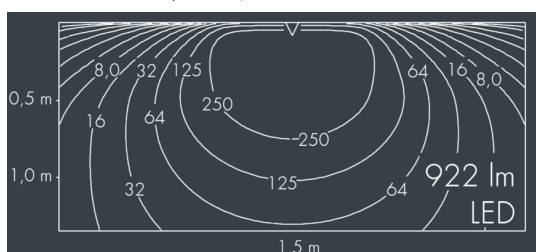

## Ecoline Mini

8 767 165 009

9 × 1,8 W, 922 lm, 4000 K neutral white,  
wall washer 20° / 88° ,

Customized solutions and modifications are possible: Special RAL, DB or NCS colours as polyester powder coat, luminaires in 2700 K and other colour temperatures and versions for high ambient temperature.

## Specification text

housing made of extruded aluminum and corrosion-resistant die-cast aluminum AlSi12, polyester powder coated by high-quality and UV-stabilized coating process, Colour: white RAL 9002, all exterior parts are stainless steel, polycarbonate cover, with partial frosting for uniform light diffraction, silicon gasket, wall arms: 2 elongated holes  $\varnothing$  6.5 mm, spacing L2, tilt range: 220°, cable gland: M16 with 1 m cable Ho5RN-F3G1, connecting terminal: 3 pole, highly efficient optics made of transparent thermoplastic for precise lighting tasks, integral driver (AC/DC), CRI > 80, max 2 SDCM, service life L90/B10 > 50.000 h, Beam angle (FWHM): 20° / 88°, luminous flux: 922 lm, wattage: 16 W, delivered lumens 58 lm/W, protection type IP65, protection class I, impact resistance IK10, windage area 0,037 m<sup>2</sup>, dimensions (L×H×W): 962 × 43 × 40 mm, weight 2.1 kg

## Specification

Wattage	16 W	Beam angle (FWHM)	20° / 88°
Delivered lumens	58 lm/W	Housing colour	white RAL 9002
Light source	LED 4000 K	Power supply cable	$\varnothing$ 5 – 9 mm
Color Rendering Index	CRI > 80	Protection type	IP65
Colour tolerance	max 2 SDCM	Protection class	I
Lifetime ta 25° C	L90/B10 > 50.000 h	Impact resistance	IK10
Control gear	on / off	Windage area	0,037m <sup>2</sup>
Input voltage AC	220 – 240 V	Dimensions	962 × 43 × 40 mm
Input voltage DC	195 – 240 V	Weight	2,10 kg
Voltage protection	2 kV L/N   4 kV L/PE	Max. ambient temperature ta	50°
Luminaires per B16A / C16A	50 / 85		