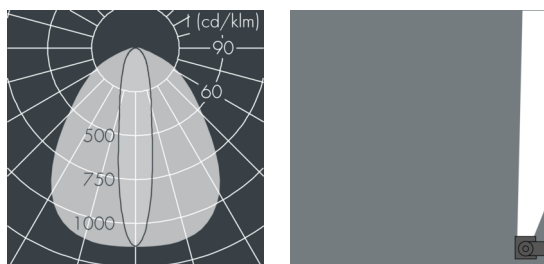

## Ecoline Mini

8 767 165 009

9 × 1,8 W, 922 lm, 4000 K neutral white,  
wall washer 20° / 88° ,

Customized solutions and modifications are possible: Special RAL, DB or NCS colours as polyester powder coat, luminaires in 2700 K and other colour temperatures and versions for high ambient temperature.

## Specification text

housing made of extruded aluminum and corrosion-resistant die-cast aluminum AlSi12, polyester powder coated by high-quality and UV-stabilized coating process, Colour: white RAL 9002, all exterior parts are stainless steel, polycarbonate cover, with partial frosting for uniform light diffraction, silicon gasket, wall arms: 2 elongated holes  $\varnothing$  6.5 mm, spacing L2, tilt range: 220°, cable gland: M16 with 1 m cable Ho5RN-F3G1, connecting terminal: 3 pole, highly efficient optics made of transparent thermoplastic for precise lighting tasks, integral driver (AC/DC), CRI > 80, max 2 SDCM, service life L90/B10 > 50.000 h, Beam angle (FWHM): 20° / 88°, luminous flux: 922 lm, wattage: 16 W, delivered lumens 58 lm/W, protection type IP65, protection class I, impact resistance IK10, windage area 0,037 m<sup>2</sup>, dimensions (L×H×W): 962 × 43 × 40 mm, weight 2.1 kg

## Specification

Wattage	16 W	Beam angle (FWHM)	20° / 88°
Delivered lumens	58 lm/W	Housing colour	white RAL 9002
Light source	LED 4000 K	Power supply cable	$\varnothing$ 5 – 9 mm
Color Rendering Index	CRI > 80	Protection type	IP65
Colour tolerance	max 2 SDCM	Protection class	I
Lifetime ta 25° C	L90/B10 > 50.000 h	Impact resistance	IK10
Control gear	on / off	Windage area	0,037m <sup>2</sup>
Input voltage AC	220 – 240 V	Dimensions	962 × 43 × 40 mm
Input voltage DC	195 – 240 V	Weight	2,10 kg
Voltage protection	2 kV L/N   4 kV L/PE	Max. ambient temperature ta	50°
Luminaires per B16A / C16A	50 / 85		