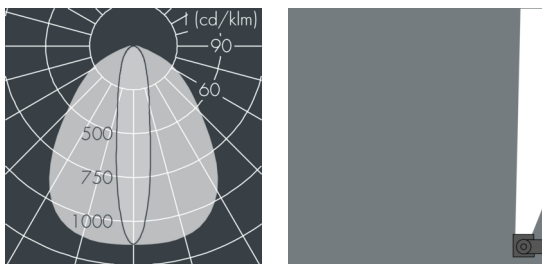

## Ecoline Mini

8 767 046 209

6 × 1,8 W, 585 lm, 3000 K warm white, 1-10V, wall washer 20° / 88° ,

Customized solutions and modifications are possible: Special RAL, DB or NCS colours as polyester powder coat, luminaires in 2700 K and other colour temperatures and versions for high ambient temperature.

M16, with 1 m cable gland ÖLFLEX Robust 210 5G1, connecting terminal: 5 pole, highly efficient optics made of transparent thermoplastic for precise lighting tasks, integral driver (dimnable 1-10V), CRI > 80, max 2 SDCM, service life L90/B10 > 50.000 h, Beam angle (FWHM): 20° / 88°, luminous flux: 585 lm, wattage: 11 W, delivered lumens 53 lm/W, protection type IP65, protection class I, impact resistance IK10, windage area 0,025 m<sup>2</sup>, dimensions (L×H×W): 668 × 43 × 40 mm, weight 1.5 kg

## Specification

Wattage	11 W	Beam angle (FWHM)	20° / 88°
Delivered lumens	53 lm/W	Housing colour	black RAL 7021
Light source	LED 3000 K	Power supply cable	Ø 5 – 9 mm
Color Rendering Index	CRI > 80	Protection type	IP65
Colour tolerance	max 2 SDCM	Protection class	I
Lifetime ta 25° C	L90/B10 > 50.000 h	Impact resistance	IK10
Control gear	1-10V	Windage area	0,025m <sup>2</sup>
Input voltage AC	220 – 240 V	Dimensions	668 × 43 × 40 mm
Input voltage DC	195 – 240 V	Weight	1,50 kg
Voltage protection	2 kV L/N   4 kV L/PE	Max. ambient temperature ta	50°
Luminaires per B16A / C16A	50 / 85		