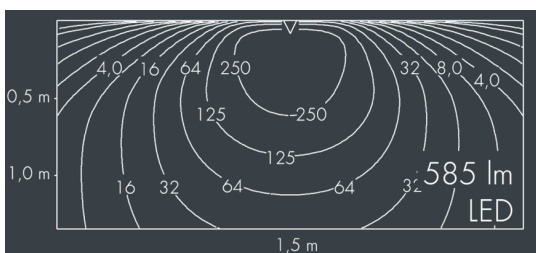

## Ecoline Mini

8 767 046 209

6 × 1,8 W, 585 lm, 3000 K warm white, 1-10V, wall washer 20° / 88° ,

Customized solutions and modifications are possible: Special RAL, DB or NCS colours as polyester powder coat, luminaires in 2700 K and other colour temperatures and versions for high ambient temperature.

## Specification text

housing made of extruded aluminum and corrosion-resistant die-cast aluminum AlSi12, polyester powder coated by high-quality and UV-stabilized coating process, Colour: black RAL 7021, all exterior parts are stainless steel, polycarbonate cover, with partial frosting for uniform light diffraction, silicon gasket, wall arms: 2 elongated holes Ø 6.5 mm, spacing L2, tilt range: 220°, cable gland:

M16, with 1 m cable gland ÖLFLEX Robust 210 5G1, connecting terminal: 5 pole, highly efficient optics made of transparent thermoplastic for precise lighting tasks, integral driver (dimnable 1-10V), CRI > 80, max 2 SDCM, service life L90/B10 > 50.000 h, Beam angle (FWHM): 20° / 88°, luminous flux: 585 lm, wattage: 11 W, delivered lumens 53 lm/W, protection type IP65, protection class I, impact resistance IK10, windage area 0,025 m<sup>2</sup>, dimensions (L×H×W): 668 × 43 × 40 mm, weight 1.5 kg

## Specification

Wattage	11 W	Beam angle (FWHM)	20° / 88°
Delivered lumens	53 lm/W	Housing colour	black RAL 7021
Light source	LED 3000 K	Power supply cable	Ø 5 – 9 mm
Color Rendering Index	CRI > 80	Protection type	IP65
Colour tolerance	max 2 SDCM	Protection class	I
Lifetime ta 25° C	L90/B10 > 50.000 h	Impact resistance	IK10
Control gear	1-10V	Windage area	0,025m <sup>2</sup>
Input voltage AC	220 – 240 V	Dimensions	668 × 43 × 40 mm
Input voltage DC	195 – 240 V	Weight	1,50 kg
Voltage protection	2 kV L/N   4 kV L/PE	Max. ambient temperature ta	50°
Luminaires per B16A / C16A	50 / 85		