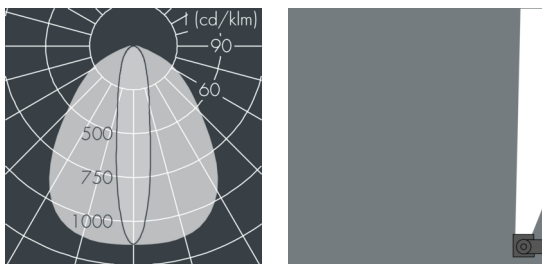

## Ecoline Mini

8 766 155 209

9 × 1,8 W, 922 lm, 4000 K neutral white, 1-10V, wall washer 20° / 88° ,

Customized solutions and modifications are possible: Special RAL, DB or NCS colours as polyester powder coat, luminaires in 2700 K and other colour temperatures and versions for high ambient temperature.

## Specification text

housing made of extruded aluminum and corrosion-resistant die-cast aluminum AlSi12, polyester powder coated by high-quality and UV-stabilized coating process, Colour: silver grey , all exterior parts are stainless steel, polycarbonate cover, with partial frosting for uniform light diffraction, silicon gasket, mounting flanges: 2 elongated holes Ø 6.5, spacing L2, tilt range: 220° , cable gland:

M16, with 1 m cable gland ÖLFLEX Robust 210 5G1, connecting terminal: 5 pole, highly efficient optics made of transparent thermoplastic for precise lighting tasks , integral driver (dimnable 1-10V), CRI > 80, max 2 SDCM, service life L90/B10 > 50.000 h, Beam angle (FWHM): 20° / 88° , luminous flux: 922 lm, wattage: 16 W, delivered lumens 58 lm/W, protection type IP65, protection class I, impact resistance IK10, windage area 0,037 m², dimensions (L×H×W): 962 × 43 × 40 mm, weight 2.1 kg

## Specification

Wattage	16 W	Beam angle (FWHM)	20° / 88°
Delivered lumens	58 lm/W	Housing colour	silver grey
Light source	LED 4000 K	Power supply cable	Ø 5 – 9 mm
Color Rendering Index	CRI > 80	Protection type	IP65
Colour tolerance	max 2 SDCM	Protection class	I
Lifetime ta 25° C	L90/B10 > 50.000 h	Impact resistance	IK10
Control gear	1-10V	Windage area	0,037m²
Input voltage AC	220 – 240 V	Dimensions	962 × 43 × 40 mm
Input voltage DC	195 – 240 V	Weight	2,10 kg
Voltage protection	2 kV L/N   4 kV L/PE	Max. ambient temperature ta	50°
Luminaires per B16A / C16A	50 / 85		