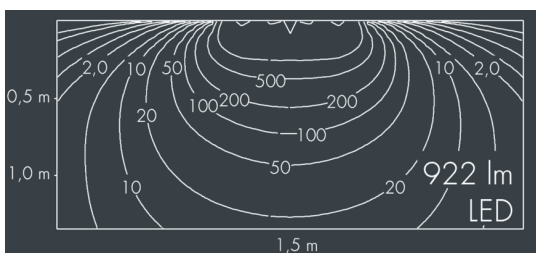

## Ecoline Mini

8 766 155 209

9 × 1,8 W, 922 lm, 4000 K neutral white, 1-10V, wall washer 20° / 88° ,

Customized solutions and modifications are possible: Special RAL, DB or NCS colours as polyester powder coat, luminaires in 2700 K and other colour temperatures and versions for high ambient temperature.

## Specification text

housing made of extruded aluminum and corrosion-resistant die-cast aluminum AlSi12, polyester powder coated by high-quality and UV-stabilized coating process, Colour: silver grey , all exterior parts are stainless steel, polycarbonate cover, with partial frosting for uniform light diffraction, silicon gasket, mounting flanges: 2 elongated holes Ø 6.5, spacing L2, tilt range: 220° , cable gland:

M16, with 1 m cable gland ÖLFLEX Robust 210 5G1, connecting terminal: 5 pole, highly efficient optics made of transparent thermoplastic for precise lighting tasks , integral driver (dimnable 1-10V), CRI > 80, max 2 SDCM, service life L90/B10 > 50.000 h, Beam angle (FWHM): 20° / 88° , luminous flux: 922 lm, wattage: 16 W, delivered lumens 58 lm/W, protection type IP65, protection class I, impact resistance IK10, windage area 0,037 m², dimensions (L×H×W): 962 × 43 × 40 mm, weight 2.1 kg

## Specification

Wattage	16 W	Beam angle (FWHM)	20° / 88°
Delivered lumens	58 lm/W	Housing colour	silver grey
Light source	LED 4000 K	Power supply cable	Ø 5 – 9 mm
Color Rendering Index	CRI > 80	Protection type	IP65
Colour tolerance	max 2 SDCM	Protection class	I
Lifetime ta 25° C	L90/B10 > 50.000 h	Impact resistance	IK10
Control gear	1-10V	Windage area	0,037m²
Input voltage AC	220 – 240 V	Dimensions	962 × 43 × 40 mm
Input voltage DC	195 – 240 V	Weight	2,10 kg
Voltage protection	2 kV L/N   4 kV L/PE	Max. ambient temperature ta	50°
Luminaires per B16A / C16A	50 / 85		